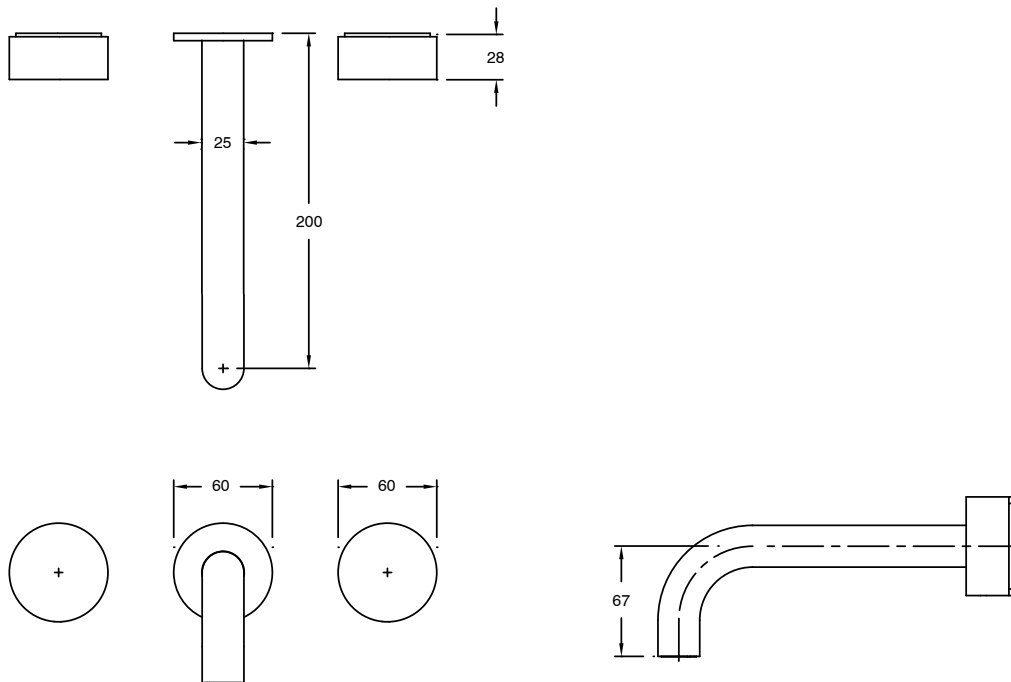

SUSSEX

Sussex Pure Bath Set 200mm with Cirque Textured Handles PVD Brushed Gunmetal Lead Free

47098

SPECIFICATIONS	
Recommended Use	Residential;Commercial
Colour Finish	Brushed Gunmetal
Primary Material	Lead Free Brass
Recommended Pressure Range	150 - 500 kPa as per AS3500
Max Continuous Working Temperature (deg C)	65
Min Continuous Working Temperature (deg C)	1
WARRANTY	
Residential Use (Years)	40
Commercial Use (Years)	10
<i>Please refer to Sussex Warranty page for full Terms and Conditions</i>	