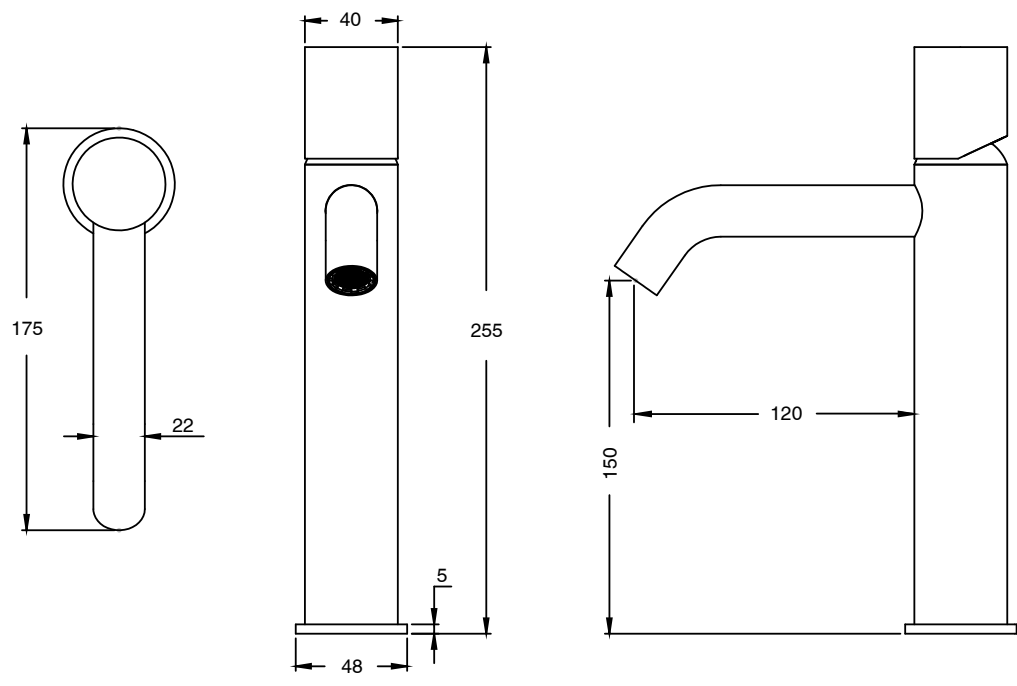

SUSSEX

**Sussex Pure Medium Height Basin Mixer Curved with Diamond Textured Handles
Chrome (5 Star) Lead Free
49946**

SPECIFICATIONS

Recommended Use	Residential;Commercial
Colour Finish	Polished Chrome
Primary Material	Lead Free Brass
Recommended Pressure Range	150 - 500 kPa as per AS3500
Max Continuous Working Temperature (deg C)	65
Min Continuous Working Temperature (deg C)	1

WARRANTY

Residential Use (Years)	40
Commercial Use (Years)	10

Please refer to Sussex Warranty page for full Terms and Conditions

Dimensions are nominal measurements only.

CLEANING RECOMMENDATIONS:

We recommend the use of soapy water or approved cleaners. This product should not be cleaned with abrasive materials. Damage caused by any improper treatment is not covered by the product warranty. Refer to Warranty Conditions

Disclaimer: Products in this specification manual must by regulation be installed by licensed and registered trade people. The manufacturer/distributor reserves the right to vary specifications or delete models from their range without prior notification. Dimensions are nominal measurements only. Dimensions and set-outs listed are correct at time of publication however the manufacturer/distributor takes no responsibility for printing errors.
Published 07/05/2026

To see the complete Sussex range go to www.reece.com.au