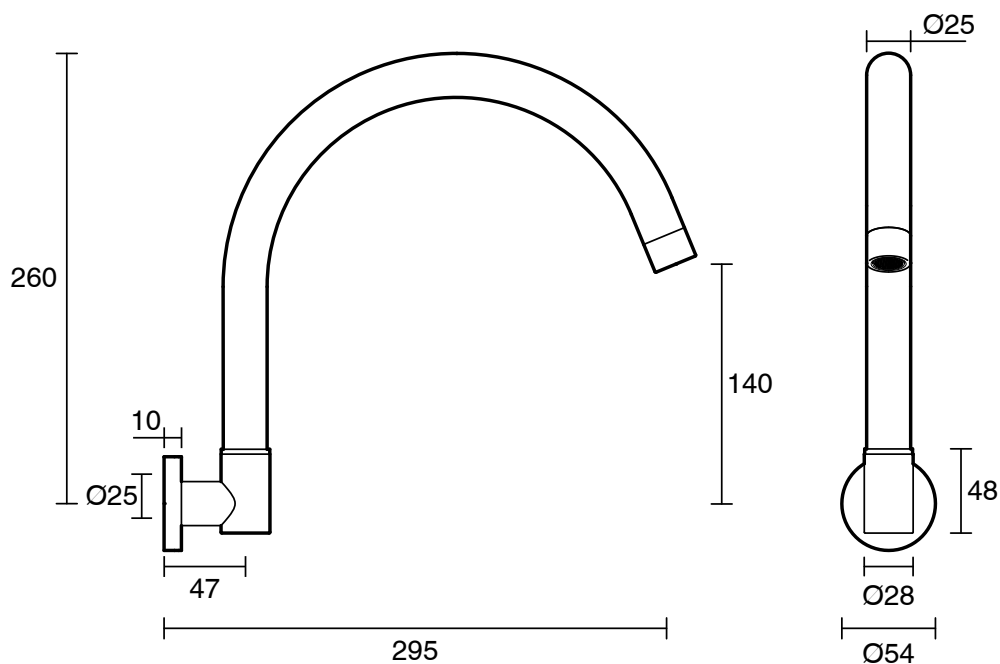

## Scala Wall Spa Outlet Curved EP Satin Chrome Lead Free

52715

### SPECIFICATIONS

|  |                             |
|--|-----------------------------|
| Recommended Use                            | Residential;Commercial      |
| Colour Finish                              | Satin Chrome                |
| Primary Material                           | Lead Free Brass             |
| Recommended Pressure Range                 | 150 - 500 kPa as per AS3500 |
| Max Continuous Working Temperature (deg C) | 65                          |
| Min Continuous Working Temperature (deg C) | 1                           |

Dimensions are nominal measurements only.