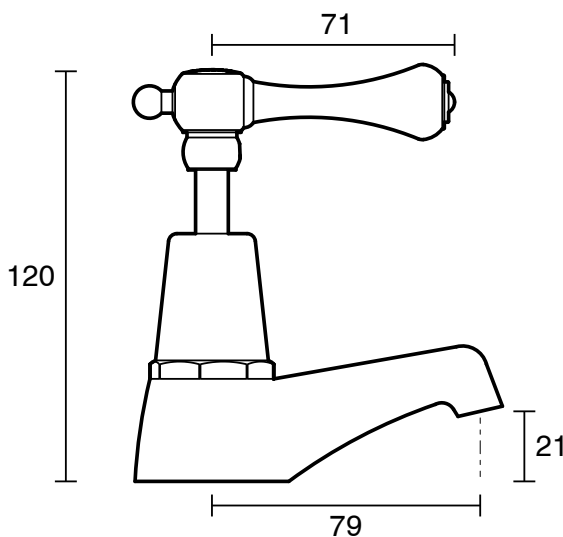

KADO

Kado Era Pillar Taps Lever Handle Chrome (5 Star)

9507605

SPECIFICATIONS

Recommended Use	Residential;Commercial
Colour	Chrome
Finish	Polished
Material	DR Brass
Recommended Pressure Range	150 - 500 kPa
Maximum Continuous Working Temperature	80 deg C
Suitable for Storage Tank Hot Water	Yes
Suitable for Continuous Flow Hot Water	Yes
Suitable for Gravity Feed Hot Water	No

WARRANTY

Residential & Commercial Use (Years)	25
Spare Parts & Labour (Years)	1

Please refer to Kado Warranty Page for full Terms and Conditions

Dimensions are nominal measurements only.

CLEANING RECOMMENDATIONS:

We recommend the use of soapy water or approved cleaners. This product should not be cleaned with abrasive materials. Damage caused by any improper treatment is not covered by the product warranty. Refer to Warranty Conditions

Disclaimer: Products in this specification manual must by regulation be installed by licensed and registered trade people. The manufacturer/distributor reserves the right to vary specifications or delete models from their range without prior notification. Dimensions are nominal measurements only. Dimensions and set-outs listed are correct at time of publication however the manufacturer/distributor takes no responsibility for printing errors.

Published 01/04/2026

To see the complete Kado range go to www.reece.com.au