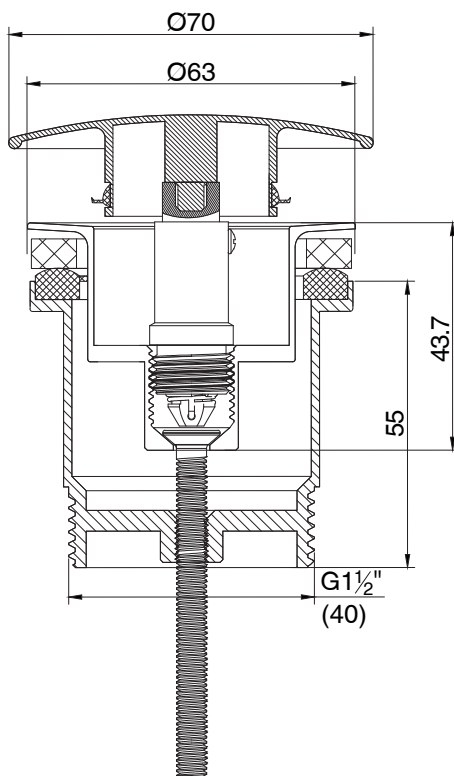

WARRANTY

Parts Replacement Only - excludes labour costs (Years) 1

Please refer to Mizu Warranty page for full Terms and Conditions