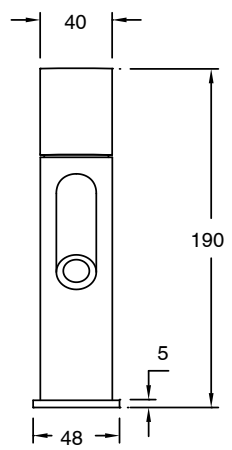

SUSSEX

Sussex Pure Basin Mixer with Linear Textured Handles PVD Brushed Nickel (6 Star) Lead Free

46922

SPECIFICATIONS

Recommended Use	Residential;Commercial
Colour Finish	Brushed Nickel
Primary Material	Lead Free Brass
Recommended Pressure Range	150 - 500 kPa as per AS3500
Max Continuous Working Temperature (deg C)	65
Min Continuous Working Temperature (deg C)	1

WARRANTY

Residential Use (Years)	40
Commercial Use (Years)	10

Please refer to Sussex Warranty page for full Terms and Conditions