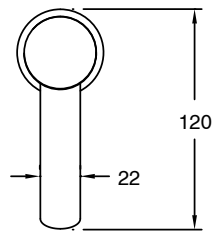

SUSSEX

Sussex Pure Basin Mixer with Linear Textured Handles PVD Brushed Nickel (6 Star) Lead Free

46922

SPECIFICATIONS

Recommended Use	Residential;Commercial
Colour Finish	Brushed Nickel
Primary Material	Lead Free Brass
Recommended Pressure Range	150 - 500 kPa as per AS3500
Max Continuous Working Temperature (deg C)	65
Min Continuous Working Temperature (deg C)	1

WARRANTY

Residential Use (Years)	40
Commercial Use (Years)	10

Please refer to Sussex Warranty page for full Terms and Conditions