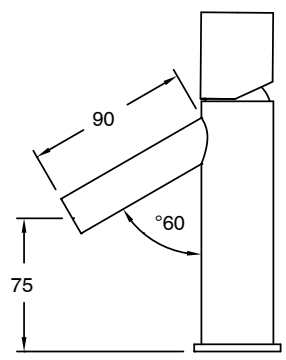

SUSSEX

Sussex Pure Basin Mixer with Linear Textured Handles PVD Brushed Nickel (6 Star) Lead Free

46922

SPECIFICATIONS

Recommended Use	Residential;Commercial
Colour Finish	Brushed Nickel
Primary Material	Lead Free Brass
Recommended Pressure Range	150 - 500 kPa as per AS3500
Max Continuous Working Temperature (deg C)	65
Min Continuous Working Temperature (deg C)	1

WARRANTY

Residential Use (Years)	40
Commercial Use (Years)	10

Please refer to Sussex Warranty page for full Terms and Conditions