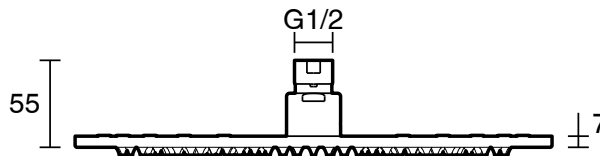

mizu

Mizu Drift Brass Overhead Shower 300mm Matte Black (3 Star)

9505045

SPECIFICATIONS

Recommended Use	Residential;Commercial
Colour Finish	Matte Black
Primary Material	DR Brass
Recommended Pressure Range	150 - 500 kPa as per AS3500
Max Continuous Working Temperature (deg C)	60
Min Continuous Working Temperature (deg C)	5

WARRANTY

Residential & Commercial Use (Years)	25
Spare Parts & Labour (Years)	1

Please refer to Mizu Warranty page for full Terms and Conditions

Dimensions are nominal measurements only.

CLEANING RECOMMENDATIONS:

We recommend the use of soapy water or approved cleaners. This product should not be cleaned with abrasive materials. Damage caused by any improper treatment is not covered by the product warranty. Refer to Warranty Conditions

Disclaimer: Products in this specification manual must by regulation be installed by licensed and registered trade people. The manufacturer/distributor reserves the right to vary specifications or delete models from their range without prior notification. Dimensions are nominal measurements only. Dimensions and set-outs listed are correct at time of publication however the manufacturer/distributor takes no responsibility for printing errors.

Published 01/04/2026

To see the complete Mizu range go to www.reece.com.au