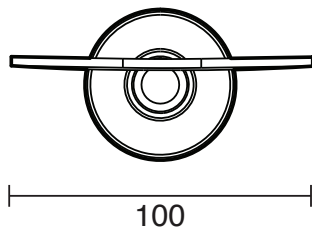

KADO

Kado Era Soap Dish Brass Gold

9507731

SPECIFICATIONS

Recommended Use	Residential;Commercial
Colour	Brass Gold
Material	Zinc/Steel

WARRANTY

Residential & Commercial Use (Years)	25
Parts Replacement Only (Years)	1

Please refer to Kado Warranty Page for full Terms and Conditions

Dimensions are nominal measurements only.

CLEANING RECOMMENDATIONS:

We recommend the use of soapy water or approved cleaners. This product should not be cleaned with abrasive materials. Damage caused by any improper treatment is not covered by the product warranty. Refer to Warranty Conditions

Disclaimer: Products in this specification manual must by regulation be installed by licensed and registered trade people. The manufacturer/distributor reserves the right to vary specifications or delete models from their range without prior notification. Dimensions are nominal measurements only. Dimensions and set-outs listed are correct at time of publication however the manufacturer/distributor takes no responsibility for printing errors.

Published 01/04/2026

To see the complete Kado range go to www.reece.com.au