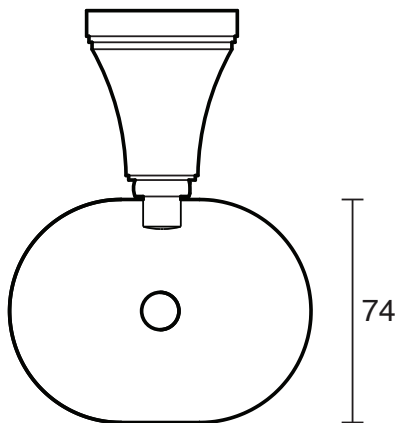

KADO

Kado Era Soap Dish Brass Gold

9507731

SPECIFICATIONS

Recommended Use	Residential;Commercial
Colour	Brass Gold
Material	Zinc/Steel

WARRANTY

Residential & Commercial Use (Years)	25
Parts Replacement Only (Years)	1

Please refer to Kado Warranty Page for full Terms and Conditions

Dimensions are nominal measurements only.

CLEANING RECOMMENDATIONS:

We recommend the use of soapy water or approved cleaners. This product should not be cleaned with abrasive materials. Damage caused by any improper treatment is not covered by the product warranty. Refer to Warranty Conditions

Disclaimer: Products in this specification manual must by regulation be installed by licensed and registered trade people. The manufacturer/distributor reserves the right to vary specifications or delete models from their range without prior notification. Dimensions are nominal measurements only. Dimensions and set-outs listed are correct at time of publication however the manufacturer/distributor takes no responsibility for printing errors.

Published 01/04/2026

To see the complete Kado range go to www.reece.com.au