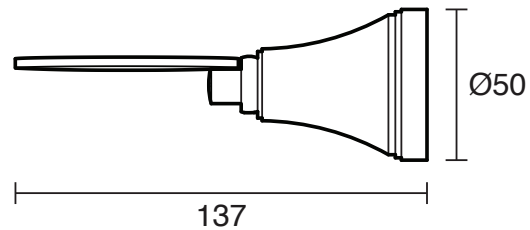

KADO

Kado Era Soap Dish Brass Gold

9507731

SPECIFICATIONS

Recommended Use	Residential;Commercial
Colour	Brass Gold
Material	Zinc/Steel

WARRANTY

Residential & Commercial Use (Years)	25
Parts Replacement Only (Years)	1

Please refer to Kado Warranty Page for full Terms and Conditions

Dimensions are nominal measurements only.

CLEANING RECOMMENDATIONS:

We recommend the use of soapy water or approved cleaners. This product should not be cleaned with abrasive materials. Damage caused by any improper treatment is not covered by the product warranty. Refer to Warranty Conditions

Disclaimer: Products in this specification manual must by regulation be installed by licensed and registered trade people. The manufacturer/distributor reserves the right to vary specifications or delete models from their range without prior notification. Dimensions are nominal measurements only. Dimensions and set-outs listed are correct at time of publication however the manufacturer/distributor takes no responsibility for printing errors.

Published 01/04/2026

To see the complete Kado range go to www.reece.com.au