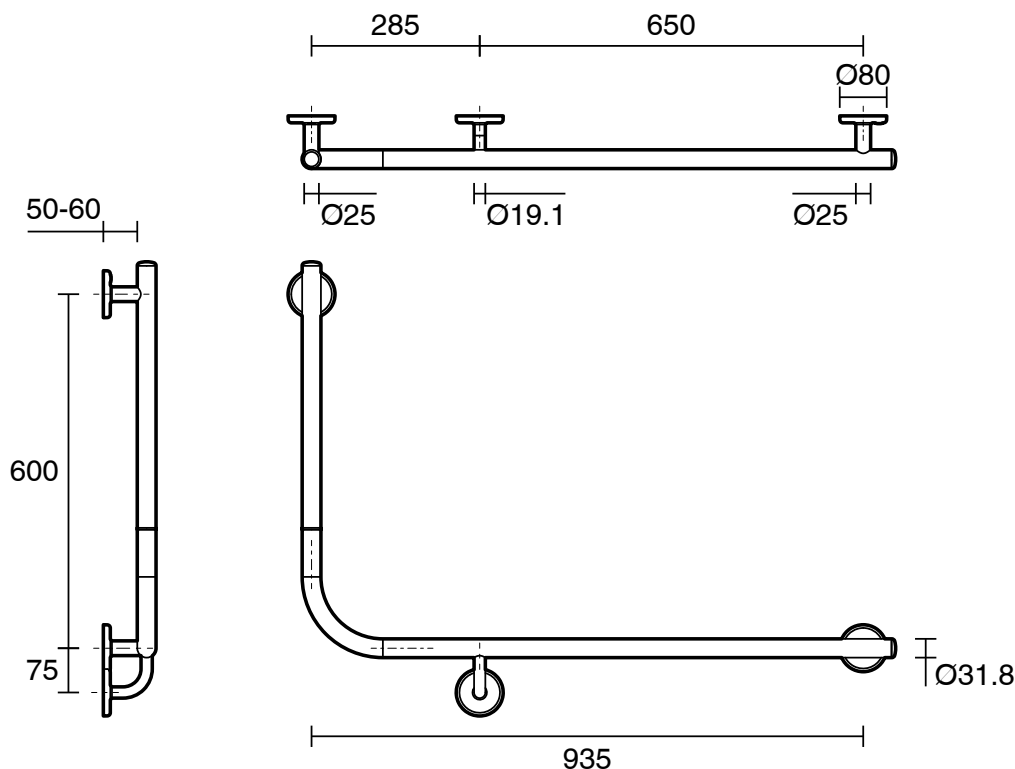

mizu

Mizu Drift 935 x 600 x 90 Degree Accessible Toilet Grab Rail Modular Right Hand Brushed Stainless Steel

2266545

SPECIFICATIONS

Recommended Use	Residential;Commercial
Colour Finish	Brushed Stainless Steel
Primary Material	Stainless Steel

WARRANTY

Residential & Commercial Use (Years)	25
Spare Parts & Labour (Years)	1

Please refer to Mizu Warranty page for full Terms and Conditions

Dimensions are nominal measurements only.

CLEANING RECOMMENDATIONS:

We recommend the use of soapy water or approved cleaners. This product should not be cleaned with abrasive materials. Damage caused by any improper treatment is not covered by the product warranty. Refer to Warranty Conditions

Disclaimer: Products in this specification manual must by regulation be installed by licensed and registered trade people. The manufacturer/distributor reserves the right to vary specifications or delete models from their range without prior notification. Dimensions are nominal measurements only. Dimensions and set-outs listed are correct at time of publication however the manufacturer/distributor takes no responsibility for printing errors.

Published 01/04/2026

To see the complete Mizu range go to www.reece.com.au