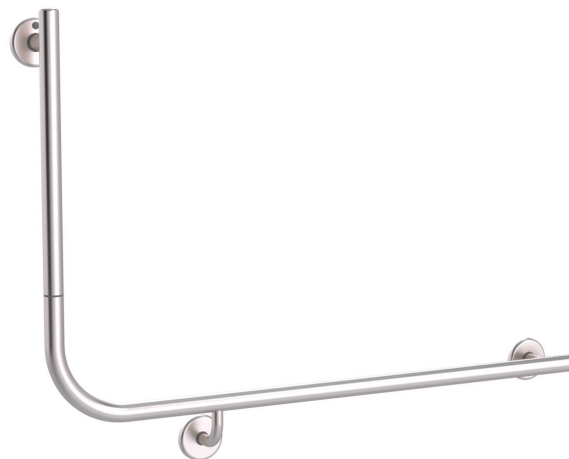

mizu

Mizu Drift 935 x 600 x 90 Degree Accessible Toilet Grab Rail Modular Right Hand Brushed Stainless Steel

2266545

SPECIFICATIONS

Recommended Use	Residential;Commercial
Colour Finish	Brushed Stainless Steel
Primary Material	Stainless Steel

WARRANTY

Residential & Commercial Use (Years)	25
Spare Parts & Labour (Years)	1

Please refer to Mizu Warranty page for full Terms and Conditions

Dimensions are nominal measurements only.

CLEANING RECOMMENDATIONS:

We recommend the use of soapy water or approved cleaners. This product should not be cleaned with abrasive materials. Damage caused by any improper treatment is not covered by the product warranty. Refer to Warranty Conditions

Disclaimer: Products in this specification manual must by regulation be installed by licensed and registered trade people. The manufacturer/distributor reserves the right to vary specifications or delete models from their range without prior notification. Dimensions are nominal measurements only. Dimensions and set-outs listed are correct at time of publication however the manufacturer/distributor takes no responsibility for printing errors.

Published 01/04/2026

To see the complete Mizu range go to www.reece.com.au