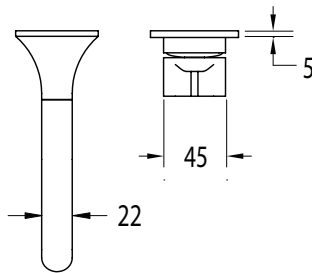

SUSSEX

Sussex Oria Wall Bath Mixer Outlet System 165mm PVD Brushed Gold Lead Free

50993

SPECIFICATIONS

Recommended Use	Residential;Commercial
Colour Finish	Brushed Gold
Primary Material	Lead Free Brass
Recommended Pressure Range	150 - 500 kPa as per AS3500
Max Continuous Working Temperature (deg C)	65
Min Continuous Working Temperature (deg C)	1

WARRANTY

Residential Use (Years)	40
Commercial Use (Years)	10

Please refer to Sussex Warranty page for full Terms and Conditions

Dimensions are nominal measurements only.

CLEANING RECOMMENDATIONS:

We recommend the use of soapy water or approved cleaners. This product should not be cleaned with abrasive materials. Damage caused by any improper treatment is not covered by the product warranty. Refer to Warranty Conditions

Disclaimer: Products in this specification manual must by regulation be installed by licensed and registered trade people. The manufacturer/distributor reserves the right to vary specifications or delete models from their range without prior notification. Dimensions are nominal measurements only. Dimensions and set-outs listed are correct at time of publication however the manufacturer/distributor takes no responsibility for printing errors.

Published 12/05/2026

To see the complete Sussex range go to www.reece.com.au