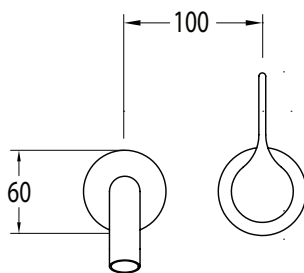

SUSSEX

Sussex Oria Wall Bath Mixer Outlet System 165mm PVD Brushed Gold Lead Free

50993

SPECIFICATIONS

Recommended Use	Residential;Commercial
Colour Finish	Brushed Gold
Primary Material	Lead Free Brass
Recommended Pressure Range	150 - 500 kPa as per AS3500
Max Continuous Working Temperature (deg C)	65
Min Continuous Working Temperature (deg C)	1

WARRANTY

Residential Use (Years)	40
Commercial Use (Years)	10

Please refer to Sussex Warranty page for full Terms and Conditions

Dimensions are nominal measurements only.

CLEANING RECOMMENDATIONS:

We recommend the use of soapy water or approved cleaners. This product should not be cleaned with abrasive materials. Damage caused by any improper treatment is not covered by the product warranty. Refer to Warranty Conditions

Disclaimer: Products in this specification manual must by regulation be installed by licensed and registered trade people. The manufacturer/distributor reserves the right to vary specifications or delete models from their range without prior notification. Dimensions are nominal measurements only. Dimensions and set-outs listed are correct at time of publication however the manufacturer/distributor takes no responsibility for printing errors.

Published 12/05/2026

To see the complete Sussex range go to www.reece.com.au