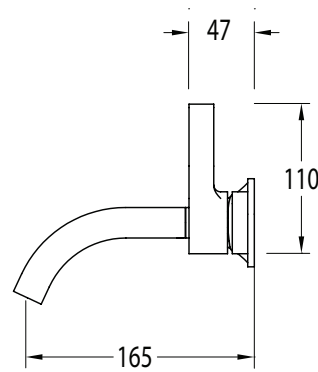

SUSSEX

Sussex Oria Wall Bath Mixer Outlet System 165mm PVD Brushed Gold Lead Free

50993

SPECIFICATIONS

Recommended Use	Residential;Commercial
Colour Finish	Brushed Gold
Primary Material	Lead Free Brass
Recommended Pressure Range	150 - 500 kPa as per AS3500
Max Continuous Working Temperature (deg C)	65
Min Continuous Working Temperature (deg C)	1

WARRANTY

Residential Use (Years)	40
Commercial Use (Years)	10

Please refer to Sussex Warranty page for full Terms and Conditions

Dimensions are nominal measurements only.

CLEANING RECOMMENDATIONS:

We recommend the use of soapy water or approved cleaners. This product should not be cleaned with abrasive materials. Damage caused by any improper treatment is not covered by the product warranty. Refer to Warranty Conditions

Disclaimer: Products in this specification manual must by regulation be installed by licensed and registered trade people. The manufacturer/distributor reserves the right to vary specifications or delete models from their range without prior notification. Dimensions are nominal measurements only. Dimensions and set-outs listed are correct at time of publication however the manufacturer/distributor takes no responsibility for printing errors.

Published 12/05/2026

To see the complete Sussex range go to www.reece.com.au