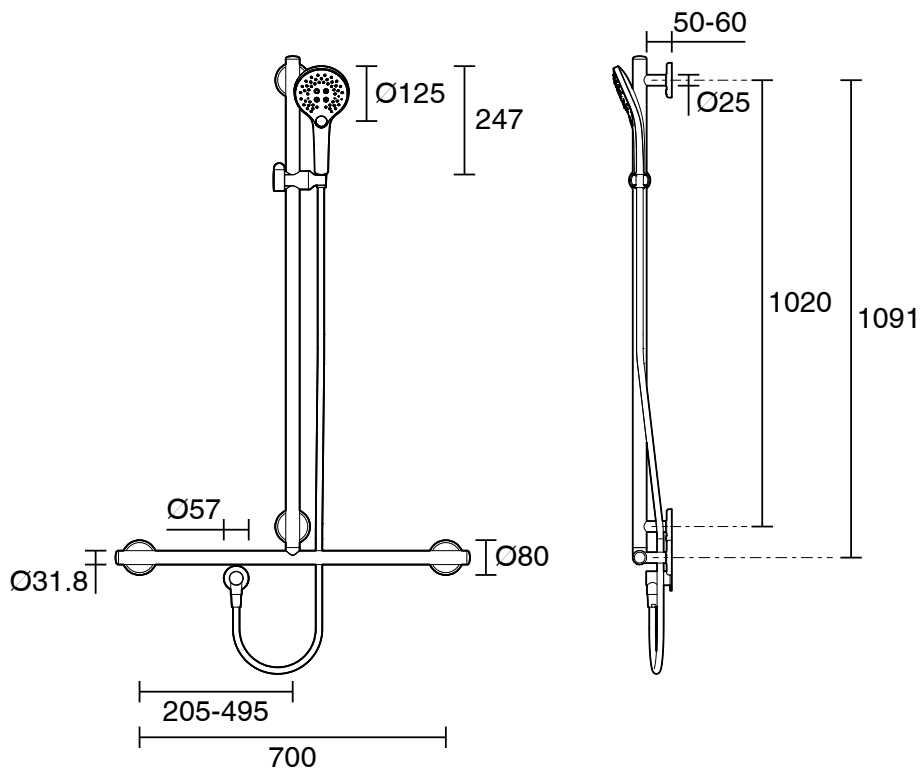

mizu

Mizu Drift 700 x 1100mm Independent T-Shower Modular Grab Rail Kit 3 function Chrome / Polished Stainless Steel (5 Star)

9513080

SPECIFICATIONS

Recommended Use	Residential;Commercial
Colour Finish	Polished Chrome
Primary Material	Stainless Steel

WARRANTY

Residential & Commercial Use (Years)	25
Spare Parts & Labour (Years)	1

Please refer to Mizu Warranty page for full Terms and Conditions

Dimensions are nominal measurements only.

CLEANING RECOMMENDATIONS:

We recommend the use of soapy water or approved cleaners. This product should not be cleaned with abrasive materials. Damage caused by any improper treatment is not covered by the product warranty. Refer to Warranty Conditions

Disclaimer: Products in this specification manual must by regulation be installed by licensed and registered trade people. The manufacturer/distributor reserves the right to vary specifications or delete models from their range without prior notification. Dimensions are nominal measurements only. Dimensions and set-outs listed are correct at time of publication however the manufacturer/distributor takes no responsibility for printing errors.

Published 01/04/2026

To see the complete Mizu range go to www.reece.com.au