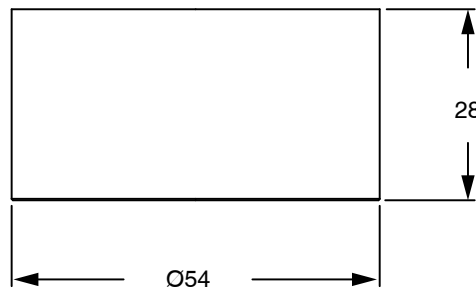

SUSSEX

Sussex Pure Diverter with Cirque Textured Handle PVD Matte Black Lead Free

47227

SPECIFICATIONS

Recommended Use	Residential;Commercial
Colour Finish	Matte Black
Primary Material	Lead Free Brass
Recommended Pressure Range	150 - 500 kPa as per AS3500
Max Continuous Working Temperature (deg C)	65
Min Continuous Working Temperature (deg C)	1

WARRANTY

Residential Use (Years)	40
Commercial Use (Years)	10

Please refer to Sussex Warranty page for full Terms and Conditions

Dimensions are nominal measurements only.

CLEANING RECOMMENDATIONS:

We recommend the use of soapy water or approved cleaners. This product should not be cleaned with abrasive materials. Damage caused by any improper treatment is not covered by the product warranty. Refer to Warranty Conditions

Disclaimer: Products in this specification manual must by regulation be installed by licensed and registered trade people. The manufacturer/distributor reserves the right to vary specifications or delete models from their range without prior notification. Dimensions are nominal measurements only. Dimensions and set-outs listed are correct at time of publication however the manufacturer/distributor takes no responsibility for printing errors.

Published 14/05/2026

To see the complete Sussex range go to www.reece.com.au