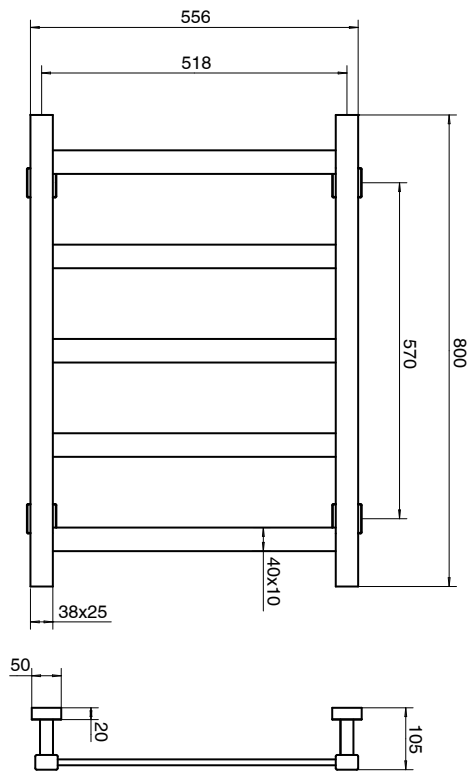

mizu

Mizu Bloc MK2 550 x 800mm Heated Towel Rail Low Voltage 24V Matte Black

9511213

SPECIFICATIONS

Recommended Use	Residential;Commercial
Colour Finish	Matte Black
Primary Material	Stainless Steel 304
Mounting	Wall
Electrical Connection Type	Hardwired
Heating Method	Dry Element
Power Supply (V)	24V AC
IP Rating	IP45

WARRANTY

Residential & Commercial Use (Years)	10
Spare Parts & Labour (Years)	1

Please refer to Mizu Warranty page for full Terms and Conditions

Dimensions are nominal measurements only.

CLEANING RECOMMENDATIONS:

We recommend the use of soapy water or approved cleaners. This product should not be cleaned with abrasive materials. Damage caused by any improper treatment is not covered by the product warranty. Refer to Warranty Conditions

Disclaimer: Products in this specification manual must by regulation be installed by licensed and registered trade people. The manufacturer/distributor reserves the right to vary specifications or delete models from their range without prior notification. Dimensions are nominal measurements only. Dimensions and set-outs listed are correct at time of publication however the manufacturer/distributor takes no responsibility for printing errors.

Published 01/04/2026

To see the complete Mizu range go to www.reece.com.au