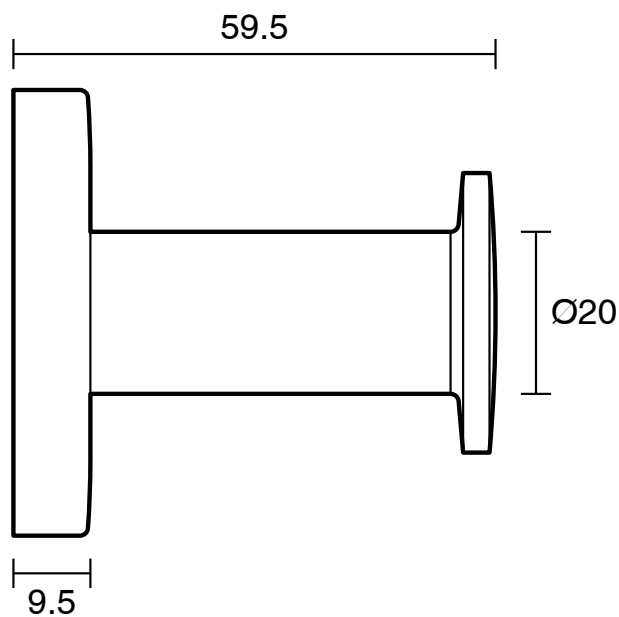

## Roca Ona Robe Hook Brushed Nickel

15050

SPECIFICATIONS	
Recommended Use	Residential;Commercial
Colour Finish	Brushed Nickel
Primary Material	Brass
WARRANTY	
Residential & Commercial Use (Years)	25
Parts Replacement Only (Years)	1
<i>Please refer to Roca Warranty page for full Terms and Conditions</i>	

Dimensions are nominal measurements only.