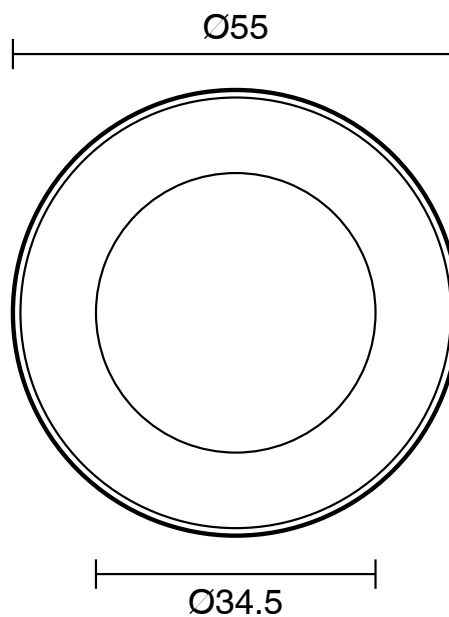

## Roca Ona Robe Hook Brushed Nickel

15050

SPECIFICATIONS	
Recommended Use	Residential;Commercial
Colour Finish	Brushed Nickel
Primary Material	Brass
WARRANTY	
Residential & Commercial Use (Years)	25
Parts Replacement Only (Years)	1
<i>Please refer to Roca Warranty page for full Terms and Conditions</i>	

Dimensions are nominal measurements only.