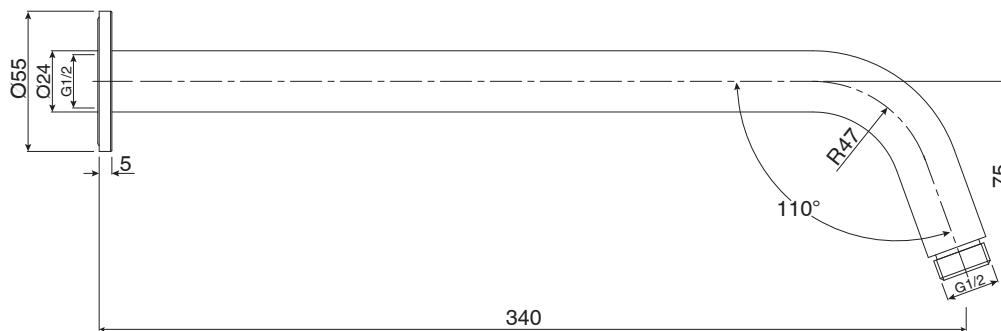

Mizu Drift Wall Straight Shower Arm Only Brushed Nickel

9508184

SPECIFICATIONS

Recommended Use	Residential;Commercial
Colour Finish	Brushed Nickel
Primary Material	DR Brass
Recommended Pressure Range	150 - 500 kPa as per AS3500
Max Continuous Working Temperature (deg C)	60
Min Continuous Working Temperature (deg C)	5

WARRANTY

Residential & Commercial Use (Years)	25
Spare Parts & Labour (Years)	1

Please refer to Mizu Warranty page for full Terms and Conditions

Dimensions are nominal measurements only.

CLEANING RECOMMENDATIONS:

We recommend the use of soapy water or approved cleaners. This product should not be cleaned with abrasive materials. Damage caused by any improper treatment is not covered by the product warranty. Refer to Warranty Conditions

Disclaimer: Products in this specification manual must by regulation be installed by licensed and registered trade people. The manufacturer/distributor reserves the right to vary specifications or delete models from their range without prior notification. Dimensions are nominal measurements only. Dimensions and set-outs listed are correct at time of publication however the manufacturer/distributor takes no responsibility for printing errors.

Published 01/04/2026

To see the complete Mizu range go to www.reece.com.au

WaterMark
AS/NZS 3862
WM 022468