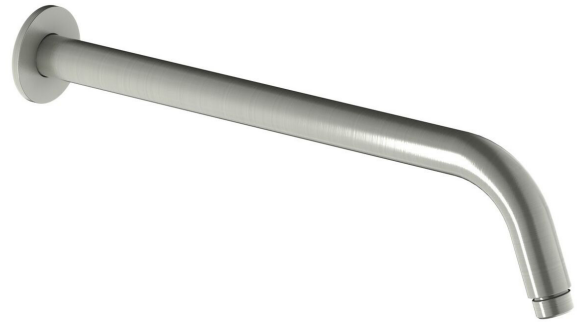

Mizu Drift Wall Straight Shower Arm Only Brushed Nickel

9508184

SPECIFICATIONS

Recommended Use	Residential;Commercial
Colour Finish	Brushed Nickel
Primary Material	DR Brass
Recommended Pressure Range	150 - 500 kPa as per AS3500
Max Continuous Working Temperature (deg C)	60
Min Continuous Working Temperature (deg C)	5

WARRANTY

Residential & Commercial Use (Years)	25
Spare Parts & Labour (Years)	1

Please refer to Mizu Warranty page for full Terms and Conditions

Dimensions are nominal measurements only.

CLEANING RECOMMENDATIONS:

We recommend the use of soapy water or approved cleaners. This product should not be cleaned with abrasive materials. Damage caused by any improper treatment is not covered by the product warranty. Refer to Warranty Conditions

Disclaimer: Products in this specification manual must by regulation be installed by licensed and registered trade people. The manufacturer/distributor reserves the right to vary specifications or delete models from their range without prior notification. Dimensions are nominal measurements only. Dimensions and set-outs listed are correct at time of publication however the manufacturer/distributor takes no responsibility for printing errors.

Published 01/04/2026

To see the complete Mizu range go to www.reece.com.au

WaterMark
AS/NZS 3862
WM 022468