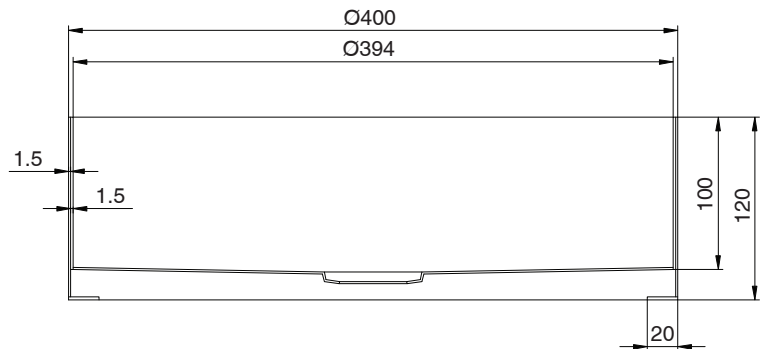

KADO

Kado Aspect Stainless Steel Basin Round 400mm with Plug & Waste Brushed Nickel

1806089

SPECIFICATIONS

Recommended Use	Residential;Commercial
Material	Stainless Steel (304 Grade)
Basin Colour	Brushed Nickel
Bowl Capacity	12 ltr
Weight	5.2 kg
Fixing	Waterproof silicone to the rim of basin and the benchtop
Taphole Configuration	No Taphole
Overflow Configuration	No Overflow
Plug & Waste Size	40mm
Plug & Waste	Included
Tapware	Sold Separately

WARRANTY

Residential & Commercial Use (Years)	25
Spare Parts & Labour (Years)	1

Please refer to Kado Warranty Page for full Terms and Conditions

Dimensions are nominal measurements only.

CLEANING RECOMMENDATIONS:

We recommend the use of soapy water or approved cleaners. This product should not be cleaned with abrasive materials. Damage caused by any improper treatment is not covered by the product warranty. Refer to Warranty Conditions

Disclaimer: Products in this specification manual must by regulation be installed by licensed and registered trade people. The manufacturer/distributor reserves the right to vary specifications or delete models from their range without prior notification. Dimensions are nominal measurements only. Dimensions and set-outs listed are correct at time of publication however the manufacturer/distributor takes no responsibility for printing errors.

Published 01/04/2026

To see the complete Kado range go to www.reece.com.au