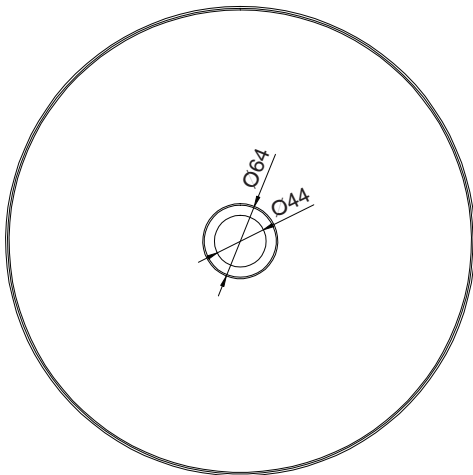

KADO

Kado Aspect Stainless Steel Basin Round 400mm with Plug & Waste Brushed Nickel

1806089

SPECIFICATIONS

Recommended Use	Residential;Commercial
Material	Stainless Steel (304 Grade)
Basin Colour	Brushed Nickel
Bowl Capacity	12 ltr
Weight	5.2 kg
Fixing	Waterproof silicone to the rim of basin and the benchtop
Taphole Configuration	No Taphole
Overflow Configuration	No Overflow
Plug & Waste Size	40mm
Plug & Waste	Included
Tapware	Sold Separately

WARRANTY

Residential & Commercial Use (Years)	25
Spare Parts & Labour (Years)	1

Please refer to Kado Warranty Page for full Terms and Conditions

Dimensions are nominal measurements only.

CLEANING RECOMMENDATIONS:

We recommend the use of soapy water or approved cleaners. This product should not be cleaned with abrasive materials. Damage caused by any improper treatment is not covered by the product warranty. Refer to Warranty Conditions

Disclaimer: Products in this specification manual must by regulation be installed by licensed and registered trade people. The manufacturer/distributor reserves the right to vary specifications or delete models from their range without prior notification. Dimensions are nominal measurements only. Dimensions and set-outs listed are correct at time of publication however the manufacturer/distributor takes no responsibility for printing errors.

Published 01/04/2026

To see the complete Kado range go to www.reece.com.au