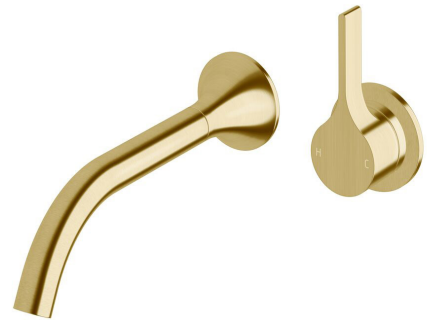

SUSSEX

Sussex Oria Wall Basin Mixer Outlet System 215mm PVD Brushed Gold (5 Star)

2265640

SPECIFICATIONS	
Recommended Use	Residential;Commercial
Colour Finish	Brushed Gold
Primary Material	DR Brass
Recommended Pressure Range	150 - 500 kPa as per AS3500
Max Continuous Working Temperature (deg C)	65
Min Continuous Working Temperature (deg C)	1
WARRANTY	
Residential Use (Years)	40
Commercial Use (Years)	10
<i>Please refer to Sussex Warranty page for full Terms and Conditions</i>	