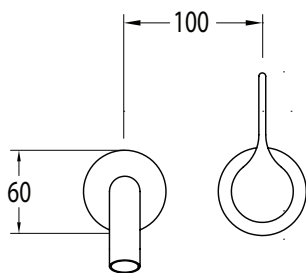

SUSSEX

Sussex Oria Wall Basin Mixer Outlet System 215mm PVD Brushed Gold (5 Star)

2265640

SPECIFICATIONS	
Recommended Use	Residential;Commercial
Colour Finish	Brushed Gold
Primary Material	DR Brass
Recommended Pressure Range	150 - 500 kPa as per AS3500
Max Continuous Working Temperature (deg C)	65
Min Continuous Working Temperature (deg C)	1
WARRANTY	
Residential Use (Years)	40
Commercial Use (Years)	10
<i>Please refer to Sussex Warranty page for full Terms and Conditions</i>	

Disclaimer: Products in this specification manual must by regulation be installed by licensed and registered trade people. The manufacturer/distributor reserves the right to vary specifications or delete models from their range without prior notification. Dimensions are nominal measurements only. Dimensions and set-outs listed are correct at time of publication however the manufacturer/distributor takes no responsibility for printing errors.