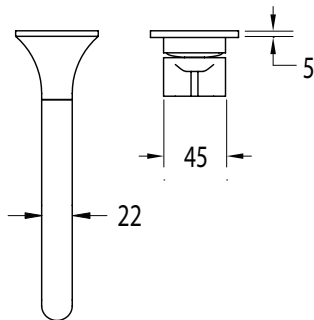

SUSSEX

Sussex Oria Wall Basin Mixer Outlet System 215mm PVD Brushed Gold (5 Star)

2265640

SPECIFICATIONS	
Recommended Use	Residential;Commercial
Colour Finish	Brushed Gold
Primary Material	DR Brass
Recommended Pressure Range	150 - 500 kPa as per AS3500
Max Continuous Working Temperature (deg C)	65
Min Continuous Working Temperature (deg C)	1
WARRANTY	
Residential Use (Years)	40
Commercial Use (Years)	10
<i>Please refer to Sussex Warranty page for full Terms and Conditions</i>	