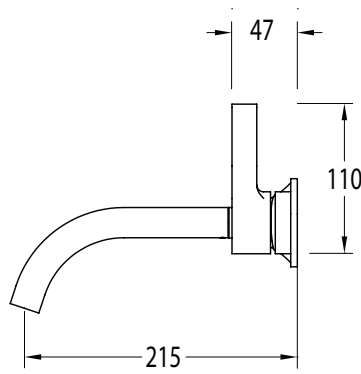

SUSSEX

Sussex Oria Wall Basin Mixer Outlet System 215mm PVD Brushed Gold (5 Star)

2265640

SPECIFICATIONS	
Recommended Use	Residential;Commercial
Colour Finish	Brushed Gold
Primary Material	DR Brass
Recommended Pressure Range	150 - 500 kPa as per AS3500
Max Continuous Working Temperature (deg C)	65
Min Continuous Working Temperature (deg C)	1
WARRANTY	
Residential Use (Years)	40
Commercial Use (Years)	10
<i>Please refer to Sussex Warranty page for full Terms and Conditions</i>	

Disclaimer: Products in this specification manual must by regulation be installed by licensed and registered trade people. The manufacturer/distributor reserves the right to vary specifications or delete models from their range without prior notification. Dimensions are nominal measurements only. Dimensions and set-outs listed are correct at time of publication however the manufacturer/distributor takes no responsibility for printing errors.