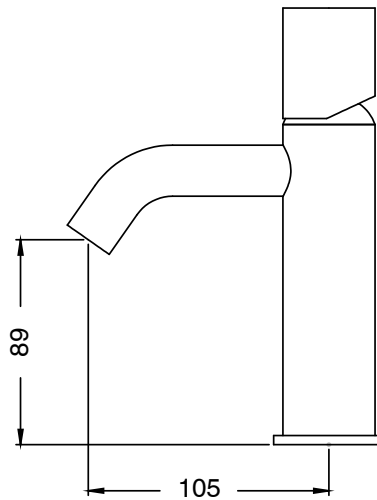

SUSSEX

**Sussex Pure Basin Mixer Curved Spout with Diamond Textured Handles PVD Brushed Gold (5 Star)
Lead Free
46952**

SPECIFICATIONS	
Recommended Use	Residential;Commercial
Colour Finish	Brushed Gold
Primary Material	Lead Free Brass
Recommended Pressure Range	150 - 500 kPa as per AS3500
Max Continuous Working Temperature (deg C)	65
Min Continuous Working Temperature (deg C)	1
WARRANTY	
Residential Use (Years)	40
Commercial Use (Years)	10
<i>Please refer to Sussex Warranty page for full Terms and Conditions</i>	