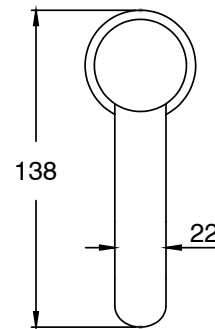

SUSSEX

**Sussex Pure Basin Mixer Curved Spout with Diamond Textured Handles PVD Brushed Gold (5 Star)
Lead Free
46952**

SPECIFICATIONS	
Recommended Use	Residential;Commercial
Colour Finish	Brushed Gold
Primary Material	Lead Free Brass
Recommended Pressure Range	150 - 500 kPa as per AS3500
Max Continuous Working Temperature (deg C)	65
Min Continuous Working Temperature (deg C)	1
WARRANTY	
Residential Use (Years)	40
Commercial Use (Years)	10
<i>Please refer to Sussex Warranty page for full Terms and Conditions</i>	

Disclaimer: Products in this specification manual must by regulation be installed by licensed and registered trade people. The manufacturer/distributor reserves the right to vary specifications or delete models from their range without prior notification. Dimensions are nominal measurements only. Dimensions and set-outs listed are correct at time of publication however the manufacturer/distributor takes no responsibility for printing errors.