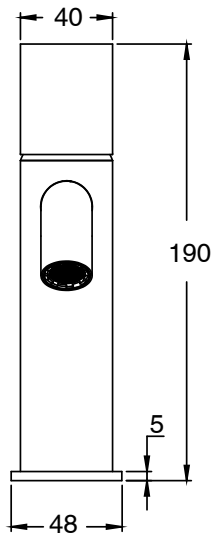

SUSSEX

**Sussex Pure Basin Mixer Curved Spout with Diamond Textured Handles PVD Brushed Gold (5 Star)
Lead Free
46952**

SPECIFICATIONS	
Recommended Use	Residential;Commercial
Colour Finish	Brushed Gold
Primary Material	Lead Free Brass
Recommended Pressure Range	150 - 500 kPa as per AS3500
Max Continuous Working Temperature (deg C)	65
Min Continuous Working Temperature (deg C)	1
WARRANTY	
Residential Use (Years)	40
Commercial Use (Years)	10
<i>Please refer to Sussex Warranty page for full Terms and Conditions</i>	