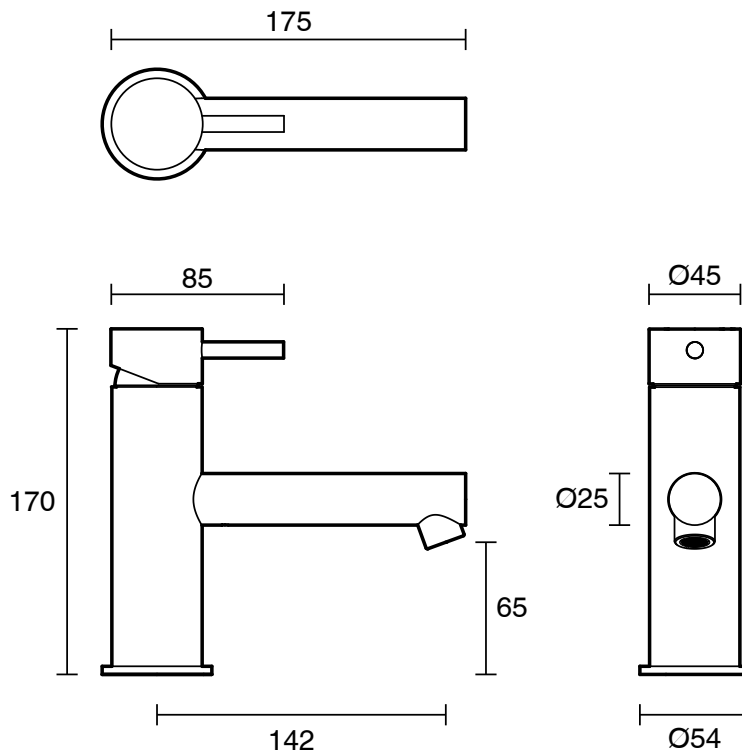

SUSSEX

Scala Basin Mixer 130mm Outlet PVD Matte Black (5 Star) Lead Free

51308

SPECIFICATIONS	
Recommended Use	Residential;Commercial
Colour Finish	Matte Black
Primary Material	Lead Free Brass
Recommended Pressure Range	150 - 500 kPa as per AS3500
Max Continuous Working Temperature (deg C)	65
Min Continuous Working Temperature (deg C)	1
WARRANTY	
Residential Use (Years)	40
Commercial Use (Years)	10
<i>Please refer to Sussex Warranty page for full Terms and Conditions</i>	

Disclaimer: Products in this specification manual must by regulation be installed by licensed and registered trade people. The manufacturer/distributor reserves the right to vary specifications or delete models from their range without prior notification. Dimensions are nominal measurements only. Dimensions and set-outs listed are correct at time of publication however the manufacturer/distributor takes no responsibility for printing errors.