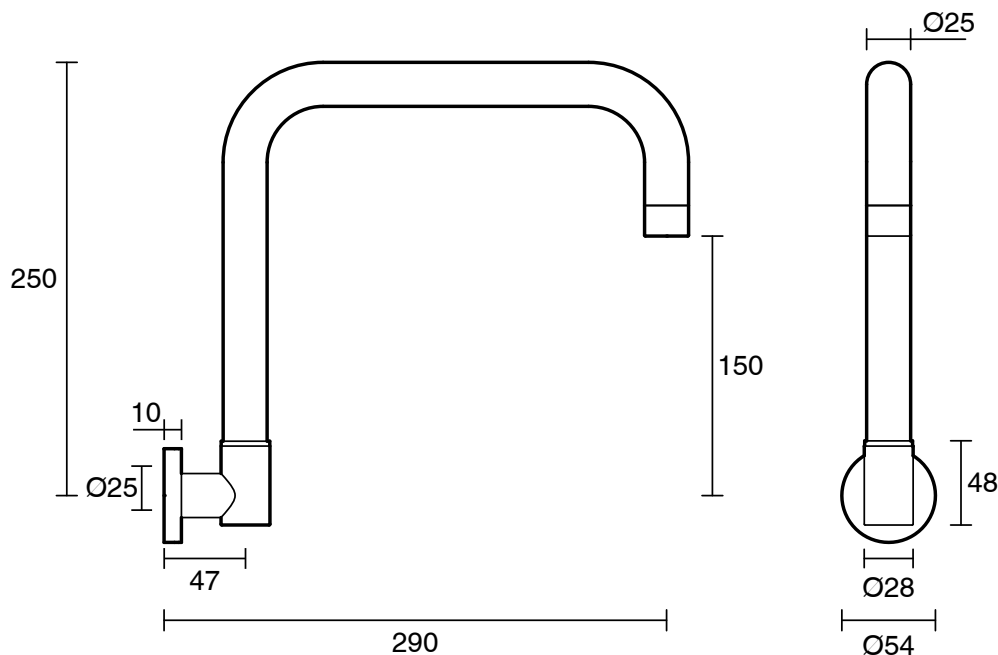

SUSSEX

Scala Wall Spa Outlet Square PVD Matte Black Lead Free

52730

SPECIFICATIONS	
Recommended Use	Residential;Commercial
Colour Finish	Matte Black
Primary Material	Lead Free Brass
Recommended Pressure Range	150 - 500 kPa as per AS3500
Max Continuous Working Temperature (deg C)	65
Min Continuous Working Temperature (deg C)	1
WARRANTY	
Residential Use (Years)	40
Commercial Use (Years)	10
<i>Please refer to Sussex Warranty page for full Terms and Conditions</i>	