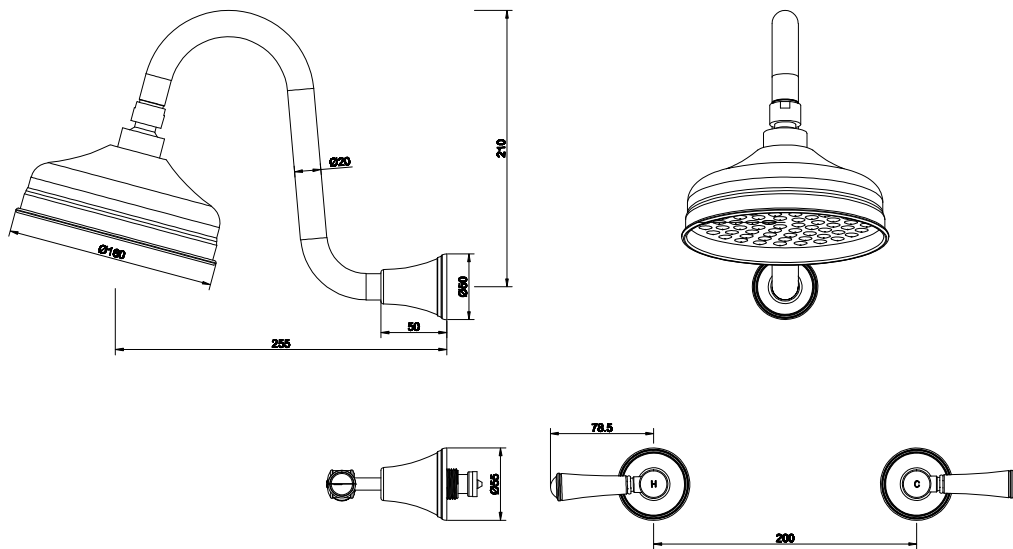

Posh Canterbury Gooseneck Shower Set Lever Porcelain Handles Chrome (3 Star)

9509419

SPECIFICATIONS

Recommended Use	Residential;Commercial
Colour Finish	Chrome
Primary Material	DR Brass
Recommended Pressure Range	150 - 500 kPa as per AS3500
Max Continuous Working Temperature (deg C)	80
Min Continuous Working Temperature (deg C)	5
Hot Water Unit Suitability	Storage Tank;Continuous Flow

WARRANTY

Residential & Commercial Use (Years)	25
Spare Parts & Labour (Years)	1

Please refer to Posh Warranty Page for full Terms and Conditions

Dimensions are nominal measurements only.

CLEANING RECOMMENDATIONS:

We recommend the use of soapy water or approved cleaners. This product should not be cleaned with abrasive materials. Damage caused by any improper treatment is not covered by the product warranty. Refer to Warranty Conditions

Disclaimer: Products in this specification manual must by regulation be installed by licensed and registered trade people. The manufacturer/distributor reserves the right to vary specifications or delete models from their range without prior notification. Dimensions are nominal measurements only. Dimensions and set-outs listed are correct at time of publication however the manufacturer/distributor takes no responsibility for printing errors.

Published 01/04/2026

To see the complete Posh range go to
www.reece.com.au