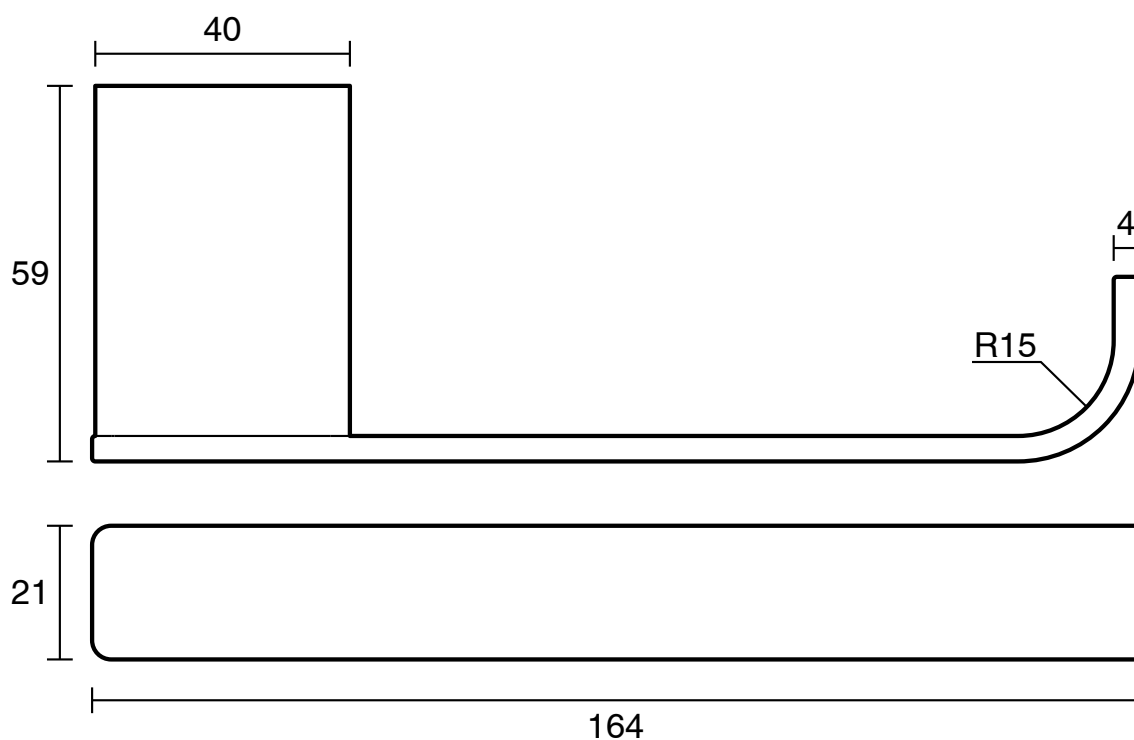

mizu

Mizu Bloc Toilet Roll Holder Chrome

30242

SPECIFICATIONS

Recommended Use	Residential;Commercial
Colour Finish	Polished Chrome
Primary Material	Stainless Steel

WARRANTY

Residential & Commercial Use (Years)	25
Spare Parts & Labour (Years)	1

Please refer to Mizu Warranty page for full Terms and Conditions

Dimensions are nominal measurements only.

CLEANING RECOMMENDATIONS:

We recommend the use of soapy water or approved cleaners. This product should not be cleaned with abrasive materials. Damage caused by any improper treatment is not covered by the product warranty. Refer to Warranty Conditions

Disclaimer: Products in this specification manual must by regulation be installed by licensed and registered trade people. The manufacturer/distributor reserves the right to vary specifications or delete models from their range without prior notification. Dimensions are nominal measurements only. Dimensions and set-outs listed are correct at time of publication however the manufacturer/distributor takes no responsibility for printing errors.

Published 01/04/2026

To see the complete Mizu range go to
www.reece.com.au