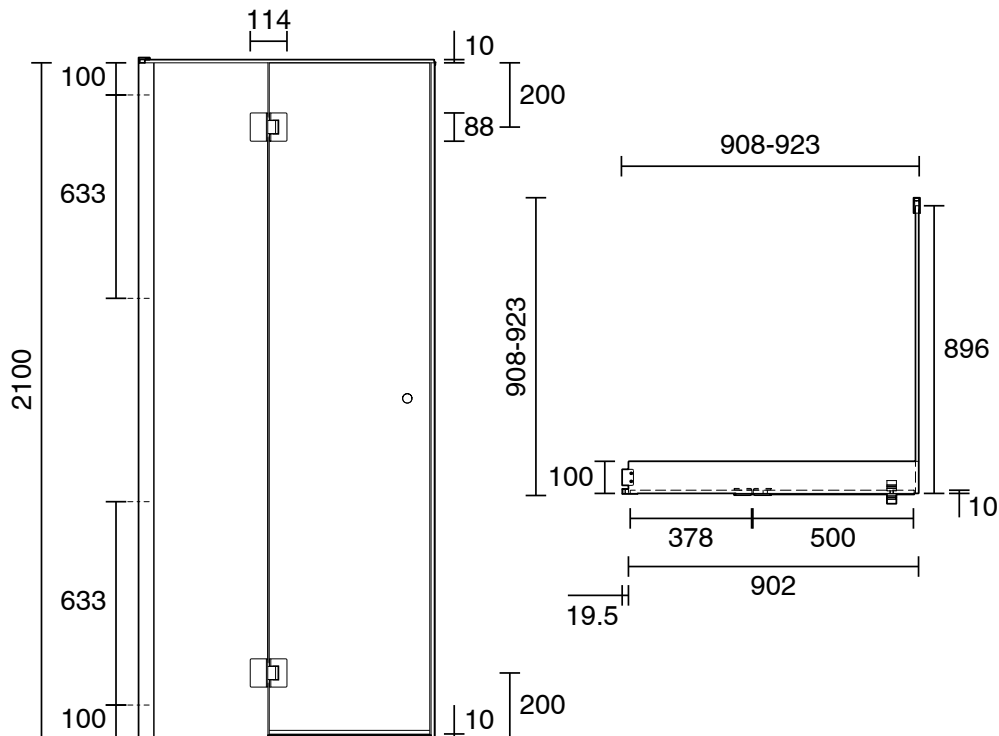

KADO

Kado Lux Frameless Enclosure with Wall Channel 900 x 900mm Matte Black

1710028

SPECIFICATIONS

Recommended Use	Residential;Commercial
Colour Finish	Matte Black;Clear
Primary Material	Glass
Frame Configuration	Frameless
Screen Shape	Rectangular
Screen Appearance	Clear
Screen Fixing	Channel
Mounting	Wall

WARRANTY

Residential & Commercial Use (Years)	7
Spare Parts & Labour (Years)	1

Please refer to Kado Warranty Page for full Terms and Conditions

Dimensions are nominal measurements only.

CLEANING RECOMMENDATIONS:

We recommend the use of soapy water or approved cleaners. This product should not be cleaned with abrasive materials. Damage caused by any improper treatment is not covered by the product warranty. Refer to Warranty Conditions

Disclaimer: Products in this specification manual must by regulation be installed by licensed and registered trade people. The manufacturer/distributor reserves the right to vary specifications or delete models from their range without prior notification. Dimensions are nominal measurements only. Dimensions and set-outs listed are correct at time of publication however the manufacturer/distributor takes no responsibility for printing errors.

Published 01/04/2026

To see the complete Kado range go to www.reece.com.au