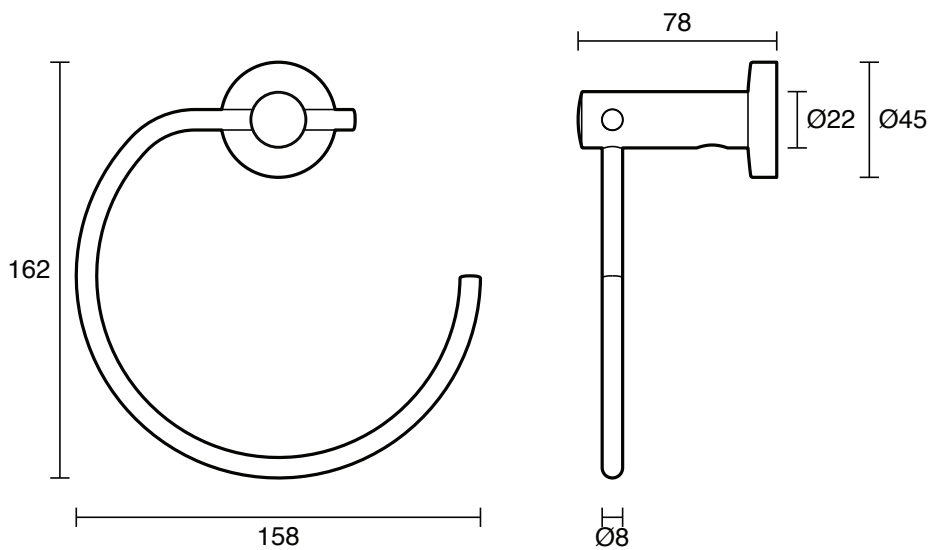

Posh Solus MK2 Guest Towel Ring Matte Black

2263972

SPECIFICATIONS

Recommended Use	Residential;Commercial
Colour	Matte Black

WARRANTY

Residential & Commercial Use (Years)	25
Spare Parts & Labour (Years)	1
<i>Please refer to Posh Warranty Page for full Terms and Conditions</i>	

Dimensions are nominal measurements only.

CLEANING RECOMMENDATIONS:

We recommend the use of soapy water or approved cleaners. This product should not be cleaned with abrasive materials. Damage caused by any improper treatment is not covered by the product warranty. Refer to Posh Warranty page for full Terms and Conditions.

Disclaimer: Products in this specification manual must by regulation be installed by licensed and registered trade people. The manufacturer/distributor reserves the right to vary specifications or delete models from their range without prior notification. Dimensions are nominal measurements only. Dimensions and set-outs listed are correct at time of publication however the manufacturer/distributor takes no responsibility for printing errors.

Published 01/04/2026

To see the complete Posh range go to
www.reece.com.au