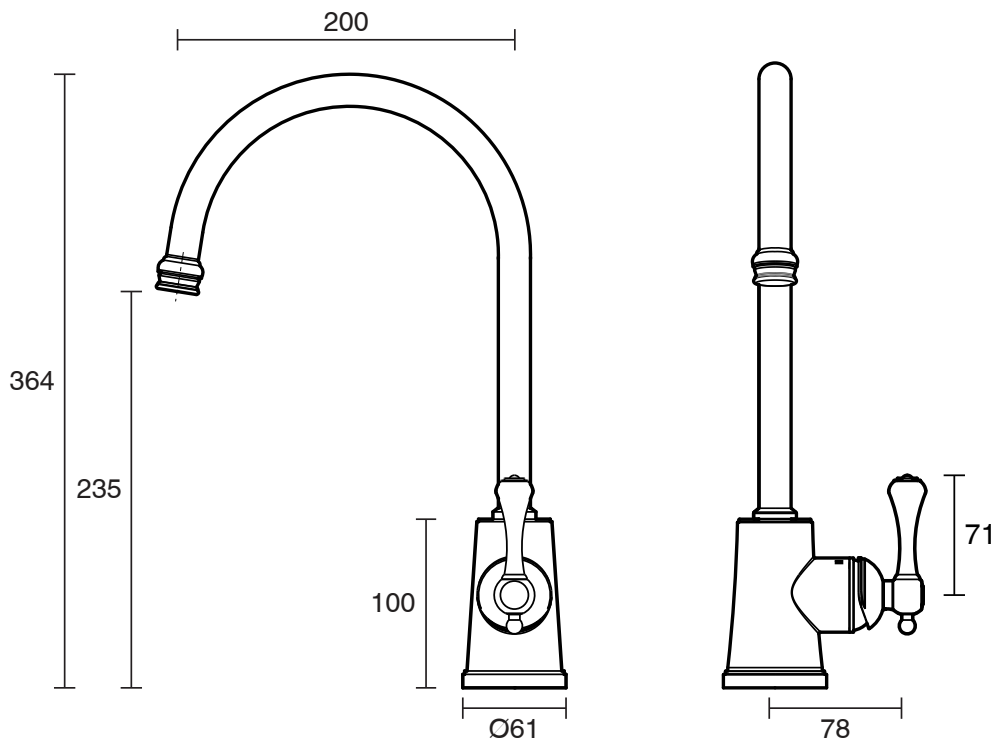

KADO

Kado Era Sink Mixer Large Brass Gold (5 Star)

9507622

SPECIFICATIONS	
Recommended Use	Residential;Commercial
Colour	Brass Gold
Finish	Polished
Material	DR Brass
Recommended Pressure Range	150 - 500 kPa
Maximum Continuous Working Temperature	80 deg C
Suitable for Storage Tank Hot Water	Yes
Suitable for Continuous Flow Hot Water	Yes
Suitable for Gravity Feed Hot Water	No
WARRANTY	
Residential & Commercial Use (Years)	25
Spare Parts & Labour (Years)	1
<i>Please refer to Kado Warranty Page for full Terms and Conditions</i>	