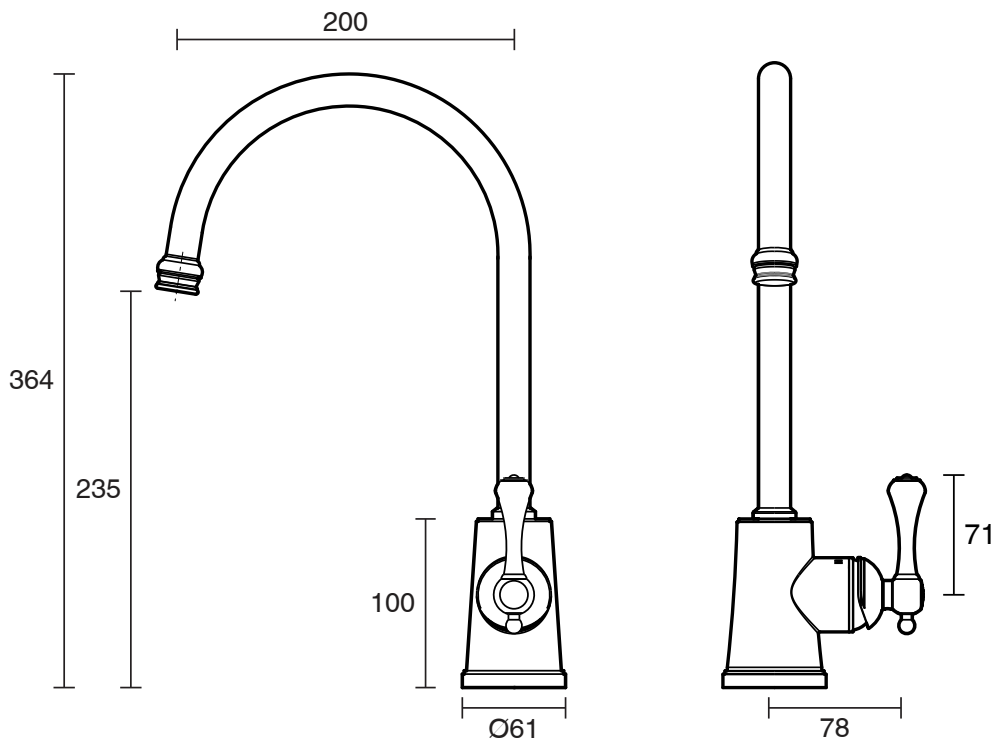

## Kado Era Sink Mixer Large Brass Gold (5 Star) Lead Free

9507622

SPECIFICATIONS	
Recommended Use	Residential;Commercial
Colour Finish	Brass Gold
Primary Material	Lead Free Brass
Recommended Pressure Range	150 - 500 kPa as per AS3500
Max Continuous Working Temperature (deg C)	80
Min Continuous Working Temperature (deg C)	5
WARRANTY	
Residential & Commercial Use (Years)	25
Spare Parts & Labour (Years)	1
<i>Please refer to Kado Warranty page for full Terms and Conditions</i>	

Dimensions are nominal measurements only.