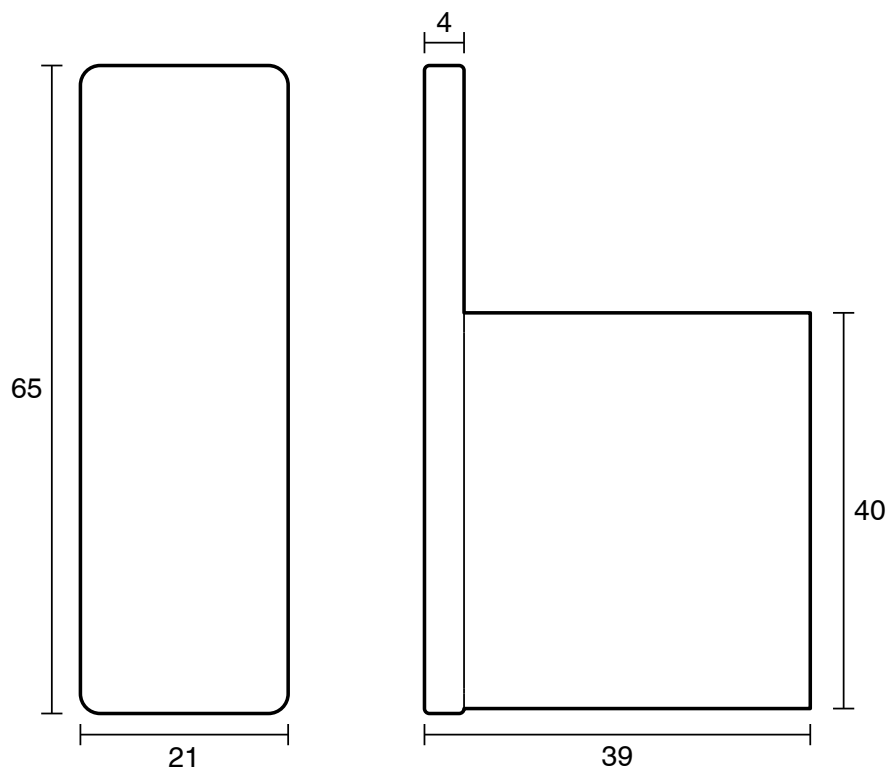

WARRANTY

Residential & Commercial Use (Years)	25
Spare Parts & Labour (Years)	1

Please refer to Mizu Warranty page for full Terms and Conditions