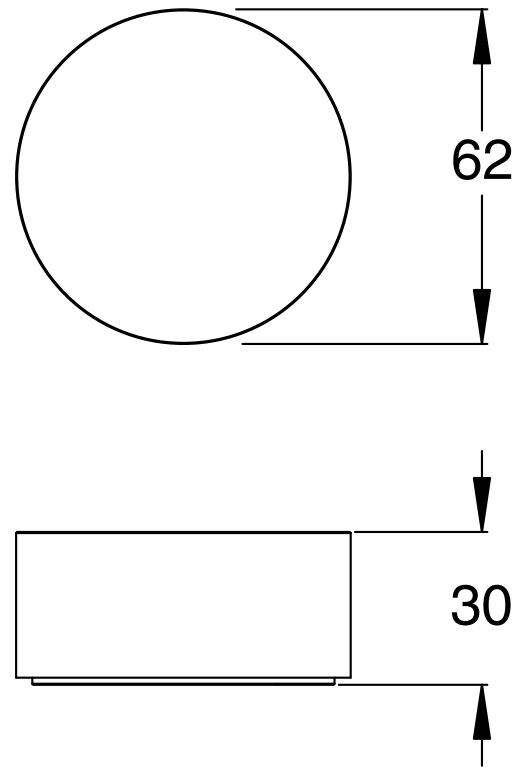

SUSSEX

Sussex Pure Progressive Top Mount Hob Mixer PVD Brushed Gold Lead Free

50633

SPECIFICATIONS

Recommended Use	Residential;Commercial
Colour Finish	Brushed Gold
Primary Material	Lead Free Brass
Recommended Pressure Range	150 - 500 kPa as per AS3500
Max Continuous Working Temperature (deg C)	65
Min Continuous Working Temperature (deg C)	1

WARRANTY

Residential Use (Years)	40
Commercial Use (Years)	10

Please refer to Sussex Warranty page for full Terms and Conditions

Dimensions are nominal measurements only.

CLEANING RECOMMENDATIONS:

We recommend the use of soapy water or approved cleaners. This product should not be cleaned with abrasive materials. Damage caused by any improper treatment is not covered by the product warranty. Refer to Warranty Conditions

Disclaimer: Products in this specification manual must by regulation be installed by licensed and registered trade people. The manufacturer/distributor reserves the right to vary specifications or delete models from their range without prior notification. Dimensions are nominal measurements only. Dimensions and set-outs listed are correct at time of publication however the manufacturer/distributor takes no responsibility for printing errors.

Published 07/05/2026

To see the complete Sussex range go to www.reece.com.au