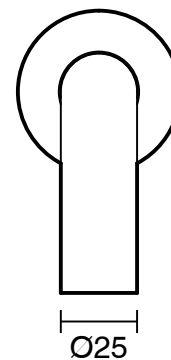

SUSSEX

Scala 25 Wall Outlet Curved 160mm PVD Brushed Bronze (6 Star) Lead Free

51132

SPECIFICATIONS	
Recommended Use	Residential;Commercial
Colour Finish	Brushed Bronze
Primary Material	Lead Free Brass
Recommended Pressure Range	150 - 500 kPa as per AS3500
Max Continuous Working Temperature (deg C)	65
Min Continuous Working Temperature (deg C)	1
WARRANTY	
Residential Use (Years)	40
Commercial Use (Years)	10
<i>Please refer to Sussex Warranty page for full Terms and Conditions</i>	