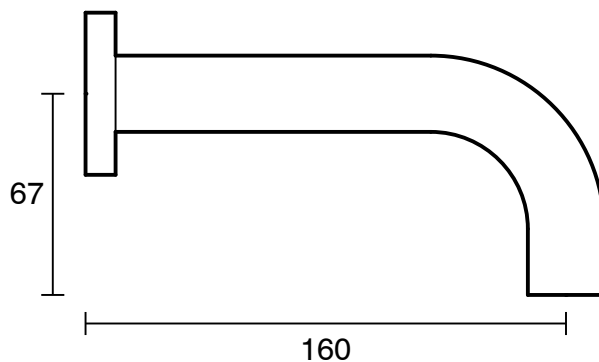

SUSSEX

Scala 25 Wall Outlet Curved 160mm PVD Brushed Bronze (6 Star) Lead Free

51132

SPECIFICATIONS	
Recommended Use	Residential;Commercial
Colour Finish	Brushed Bronze
Primary Material	Lead Free Brass
Recommended Pressure Range	150 - 500 kPa as per AS3500
Max Continuous Working Temperature (deg C)	65
Min Continuous Working Temperature (deg C)	1
WARRANTY	
Residential Use (Years)	40
Commercial Use (Years)	10
<i>Please refer to Sussex Warranty page for full Terms and Conditions</i>	