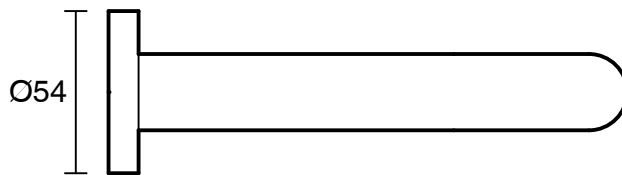

SUSSEX

Scala 25 Wall Outlet Curved 160mm PVD Brushed Bronze (6 Star) Lead Free

51132

SPECIFICATIONS	
Recommended Use	Residential;Commercial
Colour Finish	Brushed Bronze
Primary Material	Lead Free Brass
Recommended Pressure Range	150 - 500 kPa as per AS3500
Max Continuous Working Temperature (deg C)	65
Min Continuous Working Temperature (deg C)	1
WARRANTY	
Residential Use (Years)	40
Commercial Use (Years)	10
<i>Please refer to Sussex Warranty page for full Terms and Conditions</i>	