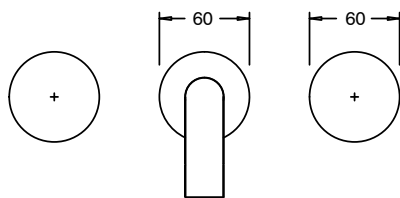

SUSSEX

Sussex Pure Bath Set 250mm with Linear Textured Handles PVD Brushed Gunmetal Lead Free

47156

SPECIFICATIONS

Recommended Use	Residential;Commercial
Colour Finish	Brushed Gunmetal
Primary Material	Lead Free Brass
Recommended Pressure Range	150 - 500 kPa as per AS3500
Max Continuous Working Temperature (deg C)	65
Min Continuous Working Temperature (deg C)	1

WARRANTY

Residential Use (Years)	40
Commercial Use (Years)	10

Please refer to Sussex Warranty page for full Terms and Conditions

Dimensions are nominal measurements only.

CLEANING RECOMMENDATIONS:

We recommend the use of soapy water or approved cleaners. This product should not be cleaned with abrasive materials. Damage caused by any improper treatment is not covered by the product warranty. Refer to Warranty Conditions

Disclaimer: Products in this specification manual must by regulation be installed by licensed and registered trade people. The manufacturer/distributor reserves the right to vary specifications or delete models from their range without prior notification. Dimensions are nominal measurements only. Dimensions and set-outs listed are correct at time of publication however the manufacturer/distributor takes no responsibility for printing errors.

Published 14/05/2026

To see the complete Sussex range go to www.reece.com.au