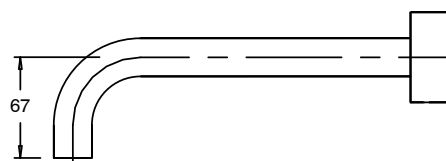

SUSSEX

Sussex Pure Bath Set 250mm with Linear Textured Handles PVD Brushed Gunmetal Lead Free

47156

SPECIFICATIONS

Recommended Use	Residential;Commercial
Colour Finish	Brushed Gunmetal
Primary Material	Lead Free Brass
Recommended Pressure Range	150 - 500 kPa as per AS3500
Max Continuous Working Temperature (deg C)	65
Min Continuous Working Temperature (deg C)	1

WARRANTY

Residential Use (Years)	40
Commercial Use (Years)	10

Please refer to Sussex Warranty page for full Terms and Conditions

Dimensions are nominal measurements only.

CLEANING RECOMMENDATIONS:

We recommend the use of soapy water or approved cleaners. This product should not be cleaned with abrasive materials. Damage caused by any improper treatment is not covered by the product warranty. Refer to Warranty Conditions

Disclaimer: Products in this specification manual must by regulation be installed by licensed and registered trade people. The manufacturer/distributor reserves the right to vary specifications or delete models from their range without prior notification. Dimensions are nominal measurements only. Dimensions and set-outs listed are correct at time of publication however the manufacturer/distributor takes no responsibility for printing errors.

Published 14/05/2026

To see the complete Sussex range go to www.reece.com.au