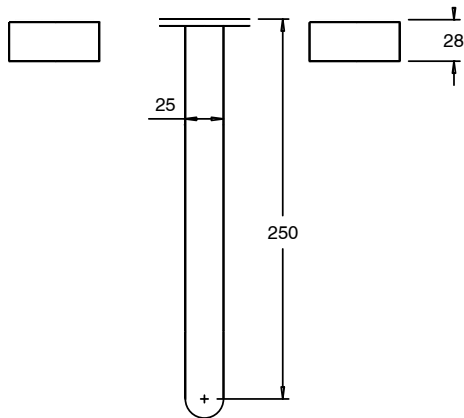

SUSSEX

Sussex Pure Bath Set 250mm with Linear Textured Handles PVD Brushed Gunmetal Lead Free

47156

SPECIFICATIONS

Recommended Use	Residential;Commercial
Colour Finish	Brushed Gunmetal
Primary Material	Lead Free Brass
Recommended Pressure Range	150 - 500 kPa as per AS3500
Max Continuous Working Temperature (deg C)	65
Min Continuous Working Temperature (deg C)	1

WARRANTY

Residential Use (Years)	40
Commercial Use (Years)	10

Please refer to Sussex Warranty page for full Terms and Conditions

Dimensions are nominal measurements only.

CLEANING RECOMMENDATIONS:

We recommend the use of soapy water or approved cleaners. This product should not be cleaned with abrasive materials. Damage caused by any improper treatment is not covered by the product warranty. Refer to Warranty Conditions

Disclaimer: Products in this specification manual must by regulation be installed by licensed and registered trade people. The manufacturer/distributor reserves the right to vary specifications or delete models from their range without prior notification. Dimensions are nominal measurements only. Dimensions and set-outs listed are correct at time of publication however the manufacturer/distributor takes no responsibility for printing errors.

Published 14/05/2026

To see the complete Sussex range go to www.reece.com.au