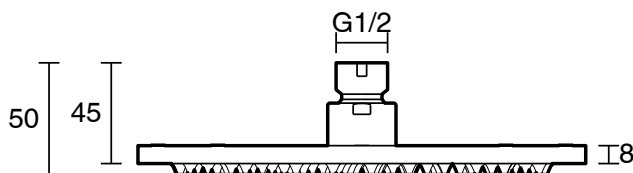

mizu

Mizu Drift Brass Overhead Shower 200mm Matte Black (3 Star)

9505040

SPECIFICATIONS

Recommended Use	Residential;Commercial
Colour Finish	Matte Black
Primary Material	DR Brass
Recommended Pressure Range	150 - 500 kPa as per AS3500
Max Continuous Working Temperature (deg C)	60
Min Continuous Working Temperature (deg C)	5

WARRANTY

Residential & Commercial Use (Years)	25
Spare Parts & Labour (Years)	1

Please refer to Mizu Warranty page for full Terms and Conditions

Dimensions are nominal measurements only.

CLEANING RECOMMENDATIONS:

We recommend the use of soapy water or approved cleaners. This product should not be cleaned with abrasive materials. Damage caused by any improper treatment is not covered by the product warranty. Refer to Warranty Conditions

Disclaimer: Products in this specification manual must by regulation be installed by licensed and registered trade people. The manufacturer/distributor reserves the right to vary specifications or delete models from their range without prior notification. Dimensions are nominal measurements only. Dimensions and set-outs listed are correct at time of publication however the manufacturer/distributor takes no responsibility for printing errors.

Published 01/04/2026

To see the complete Mizu range go to www.reece.com.au