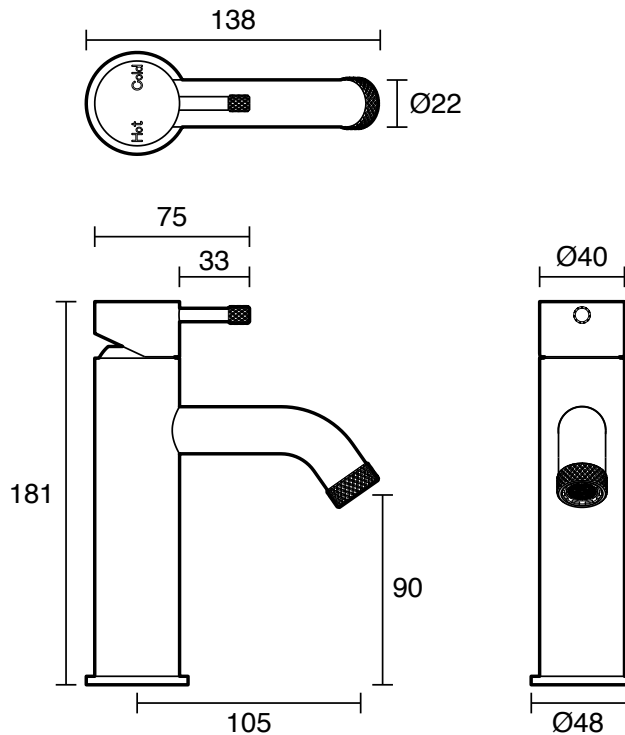

SUSSEX

Sussex Scala Nova Basin Mixer Curved PVD Brushed Gold (5 Star) Lead Free

43167

SPECIFICATIONS	
Recommended Use	Residential;Commercial
Colour Finish	Brushed Gold
Primary Material	Lead Free Brass
Recommended Pressure Range	150 - 500 kPa as per AS3500
Max Continuous Working Temperature (deg C)	65
Min Continuous Working Temperature (deg C)	1
WARRANTY	
Residential Use (Years)	40
Commercial Use (Years)	10
<i>Please refer to Sussex Warranty page for full Terms and Conditions</i>	

Disclaimer: Products in this specification manual must by regulation be installed by licensed and registered trade people. The manufacturer/distributor reserves the right to vary specifications or delete models from their range without prior notification. Dimensions are nominal measurements only. Dimensions and set-outs listed are correct at time of publication however the manufacturer/distributor takes no responsibility for printing errors.