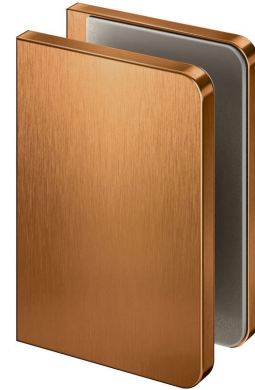

KADO

Kado Lux Frameless Shower Screen Clips (2) Brushed Bronze

39739

SPECIFICATIONS

Recommended Use	Residential;Commercial
Colour Finish	Brushed Bronze
Primary Material	Brass
Mounting	Product Surface

WARRANTY