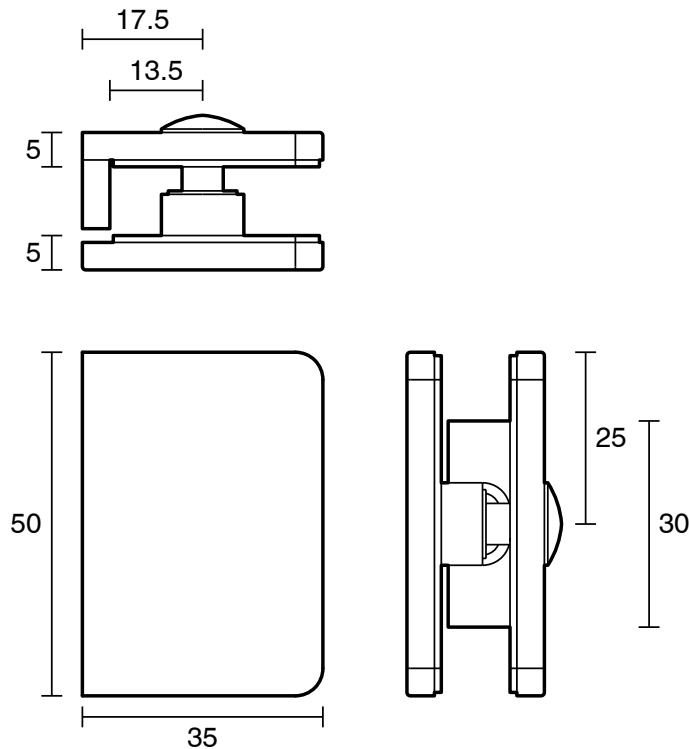

WARRANTY

Residential & Commercial Use (Years)	25
Spare Parts & Labour (Years)	1

Please refer to Kado Warranty Page for full Terms and Conditions