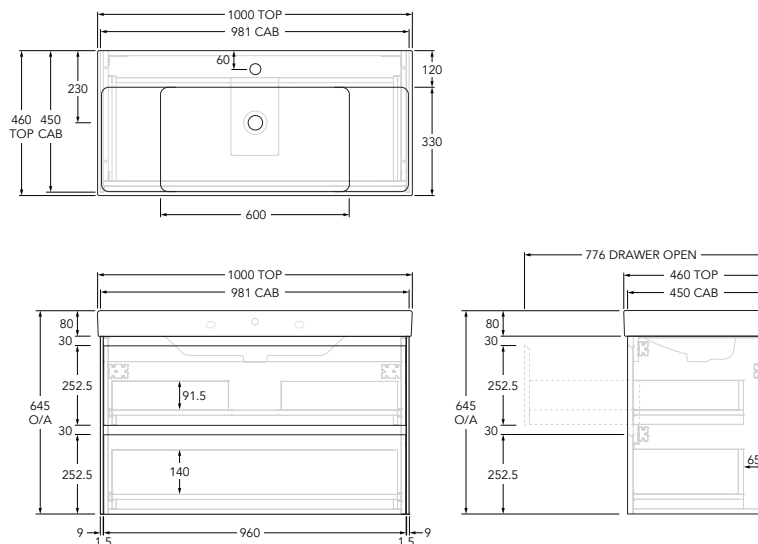

Roca Ona Vanity All Drawer Twin Centre Bowl 1000mm Dark Elm

21211

SPECIFICATIONS

Recommended Use	Residential;Commercial
Mounting	Wall
Basin Included	Yes
Bowl Configuration	Centre
Number of Bowls	Single
Taphole Options	One
Door/Drawer Configuration	Drawers Only
Door/Drawer Options	2 Drawers
Cabinet Material	Laminate (Woodgrain)
Cabinet Colour	Dark Elm
Basin Material	Fine Ceramic
Basin Colour	White
Overflow Included	Yes
Plug & Waste Included	No
Plug & Waste Size	32mm x 40mm

WARRANTY

Residential Use (Years)	10
Commercial Use (Years)	1
Spare Parts & Labour (Years)	1

Please refer to Roca Warranty page for full Terms and Conditions

Dimensions are nominal measurements only.

CLEANING RECOMMENDATIONS:

We recommend the use of soapy water or approved cleaners. This product should not be cleaned with abrasive materials. Damage caused by any improper treatment is not covered by the product warranty. Refer to Warranty Conditions

Disclaimer: Products in this specification manual must by regulation be installed by licensed and registered trade people. The manufacturer/distributor reserves the right to vary specifications or delete models from their range without prior notification. Dimensions are nominal measurements only. Dimensions and set-outs listed are correct at time of publication however the manufacturer/distributor takes no responsibility for printing errors.

Published 21/05/2026

To see the complete Roca range go to
www.reece.com.au