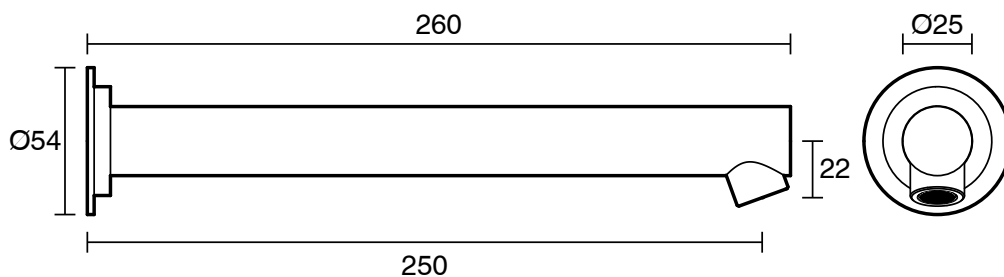

SUSSEX

Scala Wall Bath Outlet Straight 250mm PVD Brushed Nickel Lead Free

51249

SPECIFICATIONS	
Recommended Use	Residential;Commercial
Colour Finish	Brushed Nickel
Primary Material	Lead Free Brass
Recommended Pressure Range	150 - 500 kPa as per AS3500
Max Continuous Working Temperature (deg C)	65
Min Continuous Working Temperature (deg C)	1
WARRANTY	
Residential Use (Years)	40
Commercial Use (Years)	10
<i>Please refer to Sussex Warranty page for full Terms and Conditions</i>	