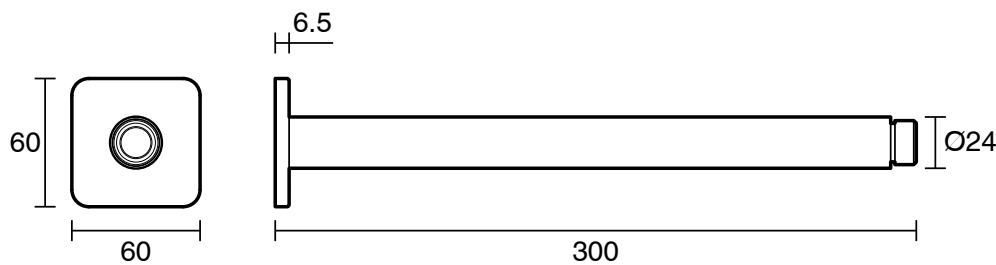

mizu

Mizu Bloc Ceiling Shower Arm 300mm Matte Black

29684

SPECIFICATIONS

Recommended Use	Residential;Commercial
Colour Finish	Matte Black
Primary Material	Lead Free Brass
Recommended Pressure Range	150 - 500 kPa as per AS3500
Max Continuous Working Temperature (deg C)	65
Min Continuous Working Temperature (deg C)	5

WARRANTY

Residential & Commercial Use (Years)	25
Spare Parts & Labour (Years)	1

Please refer to Mizu Warranty page for full Terms and Conditions

Dimensions are nominal measurements only.

CLEANING RECOMMENDATIONS:

We recommend the use of soapy water or approved cleaners. This product should not be cleaned with abrasive materials. Damage caused by any improper treatment is not covered by the product warranty. Refer to Warranty Conditions

Disclaimer: Products in this specification manual must by regulation be installed by licensed and registered trade people. The manufacturer/distributor reserves the right to vary specifications or delete models from their range without prior notification. Dimensions are nominal measurements only. Dimensions and set-outs listed are correct at time of publication however the manufacturer/distributor takes no responsibility for printing errors.

Published 01/04/2026

To see the complete Mizu range go to
www.reece.com.au

WaterMark
AS/NZS 3862
WM 022468