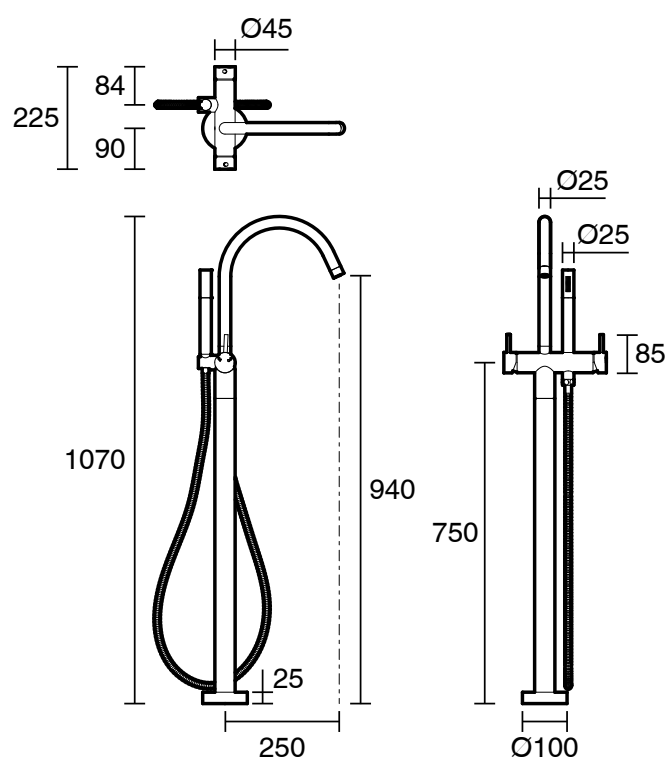

SUSSEX

Sussex Scala Floor Mounted Bath Mixer Tap Curved Outlet with Handshower Trimset
LUX PVD Brushed Platinum Gold (3 Star)
2268224

SPECIFICATIONS

Recommended Use	Residential;Commercial
Colour Finish	Brushed Platinum Gold
Primary Material	Brass
Recommended Pressure Range	150 - 500 kPa as per AS3500
Max Continuous Working Temperature (deg C)	65
Min Continuous Working Temperature (deg C)	1

WARRANTY

Residential Use (Years)	40
Commercial Use (Years)	10

Please refer to Sussex Warranty page for full Terms and Conditions

Dimensions are nominal measurements only.

CLEANING RECOMMENDATIONS:

We recommend the use of soapy water or approved cleaners. This product should not be cleaned with abrasive materials. Damage caused by any improper treatment is not covered by the product warranty. Refer to Warranty Conditions

Disclaimer: Products in this specification manual must by regulation be installed by licensed and registered trade people. The manufacturer/distributor reserves the right to vary specifications or delete models from their range without prior notification. Dimensions are nominal measurements only. Dimensions and set-outs listed are correct at time of publication however the manufacturer/distributor takes no responsibility for printing errors.
Published 02/04/2026

To see the complete Sussex range go to www.reece.com.au