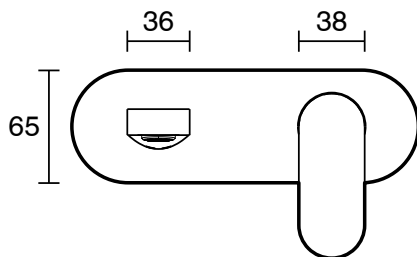

mizu

Mizu Soothe MK2 Wall Basin/Bath Mixer Set Kit Chrome (6 Star) Lead Free

9512390

SPECIFICATIONS	
Recommended Use	Residential;Commercial
Colour Finish	Polished Chrome
Primary Material	Lead Free Brass
Recommended Pressure Range	150 - 500 kPa as per AS3500
Max Continuous Working Temperature (deg C)	70
Min Continuous Working Temperature (deg C)	5
WARRANTY	
Residential & Commercial Use (Years)	25
Spare Parts & Labour (Years)	1
<i>Please refer to Mizu Warranty page for full Terms and Conditions</i>	