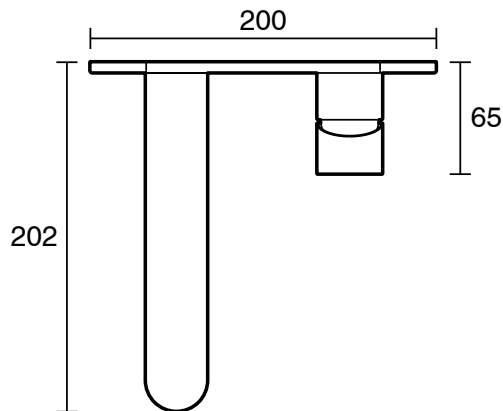

mizu

Mizu Soothe MK2 Wall Basin/Bath Mixer Set Kit Chrome (6 Star) Lead Free

9512390

SPECIFICATIONS	
Recommended Use	Residential;Commercial
Colour Finish	Polished Chrome
Primary Material	Lead Free Brass
Recommended Pressure Range	150 - 500 kPa as per AS3500
Max Continuous Working Temperature (deg C)	70
Min Continuous Working Temperature (deg C)	5
WARRANTY	
Residential & Commercial Use (Years)	25
Spare Parts & Labour (Years)	1
<i>Please refer to Mizu Warranty page for full Terms and Conditions</i>	