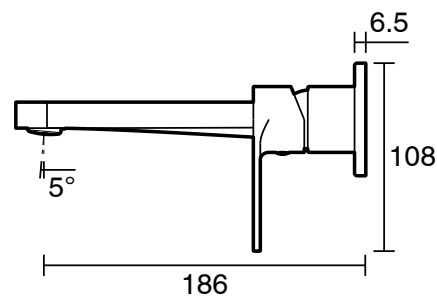

mizu

Mizu Soothe MK2 Wall Basin/Bath Mixer Set Kit Chrome (6 Star) Lead Free

9512390

SPECIFICATIONS	
Recommended Use	Residential;Commercial
Colour Finish	Polished Chrome
Primary Material	Lead Free Brass
Recommended Pressure Range	150 - 500 kPa as per AS3500
Max Continuous Working Temperature (deg C)	70
Min Continuous Working Temperature (deg C)	5
WARRANTY	
Residential & Commercial Use (Years)	25
Spare Parts & Labour (Years)	1
<i>Please refer to Mizu Warranty page for full Terms and Conditions</i>	

Disclaimer: Products in this specification manual must by regulation be installed by licensed and registered trade people. The manufacturer/distributor reserves the right to vary specifications or delete models from their range without prior notification. Dimensions are nominal measurements only. Dimensions and set-outs listed are correct at time of publication however the manufacturer/distributor takes no responsibility for printing errors.