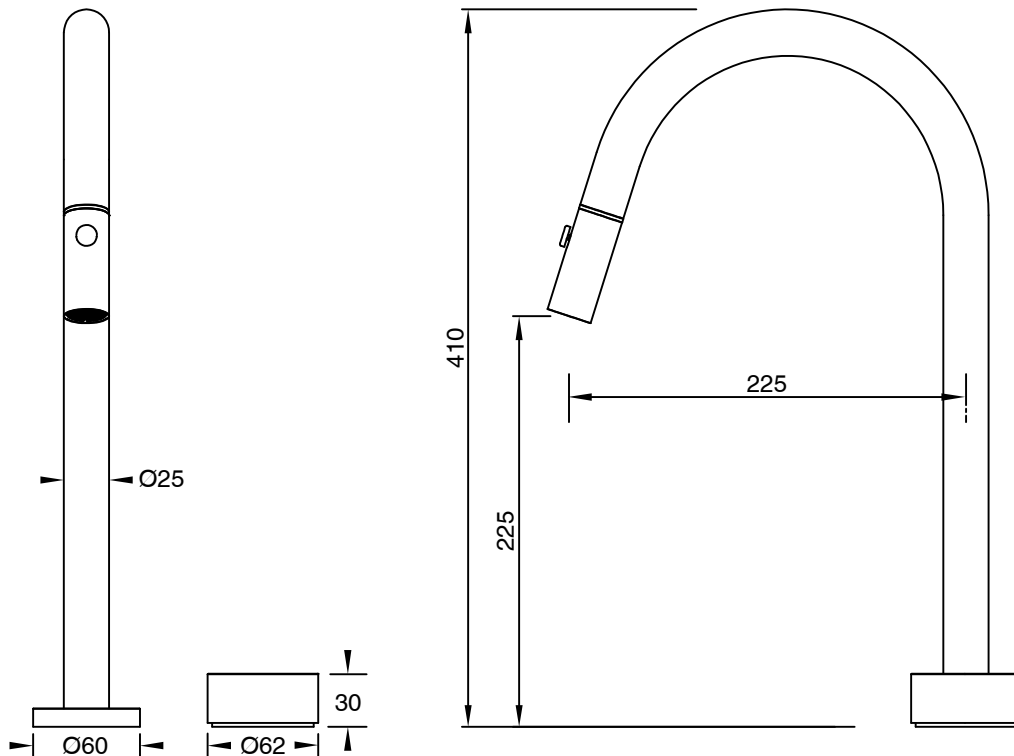

## Sussex Pure Progressive Sink Mixer Tap Set with Pull Out Spray and Diamond Textured Handle Chrome (4 Star) 2264074

SPECIFICATIONS	
Recommended Use	Residential;Commercial
Colour Finish	Polished Chrome
Primary Material	DR Brass
Recommended Pressure Range	150 - 500 kPa as per AS3500
Max Continuous Working Temperature (deg C)	65
Min Continuous Working Temperature (deg C)	1
WARRANTY	
Residential Use (Years)	40
Commercial Use (Years)	10
<i>Please refer to Sussex Warranty page for full Terms and Conditions</i>	

Dimensions are nominal measurements only.