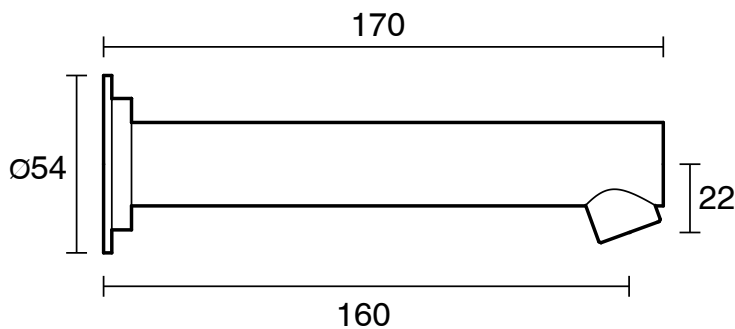

SUSSEX

Scala Wall Basin Outlet Straight 160mm PVD Brushed Platinum Gold (6 Star) Lead Free

52421

SPECIFICATIONS

Recommended Use	Residential;Commercial
Colour Finish	Brushed Platinum Gold
Primary Material	Lead Free Brass
Recommended Pressure Range	150 - 500 kPa as per AS3500
Max Continuous Working Temperature (deg C)	65
Min Continuous Working Temperature (deg C)	1

WARRANTY

Residential Use (Years)	40
Commercial Use (Years)	10

Please refer to Sussex Warranty page for full Terms and Conditions

Dimensions are nominal measurements only.

CLEANING RECOMMENDATIONS:

We recommend the use of soapy water or approved cleaners. This product should not be cleaned with abrasive materials. Damage caused by any improper treatment is not covered by the product warranty. Refer to Warranty Conditions

Disclaimer: Products in this specification manual must by regulation be installed by licensed and registered trade people. The manufacturer/distributor reserves the right to vary specifications or delete models from their range without prior notification. Dimensions are nominal measurements only. Dimensions and set-outs listed are correct at time of publication however the manufacturer/distributor takes no responsibility for printing errors.

Published 12/05/2026

To see the complete Sussex range go to www.reece.com.au