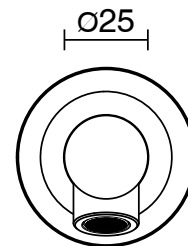

SUSSEX

Scala Wall Basin Outlet Straight 160mm PVD Brushed Platinum Gold (6 Star) Lead Free

52421

SPECIFICATIONS

Recommended Use	Residential;Commercial
Colour Finish	Brushed Platinum Gold
Primary Material	Lead Free Brass
Recommended Pressure Range	150 - 500 kPa as per AS3500
Max Continuous Working Temperature (deg C)	65
Min Continuous Working Temperature (deg C)	1

WARRANTY

Residential Use (Years)	40
Commercial Use (Years)	10

Please refer to Sussex Warranty page for full Terms and Conditions