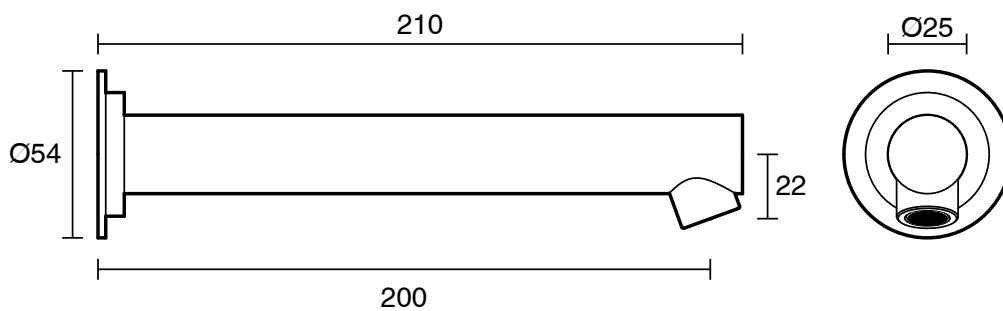

SUSSEX

Sussex Scala Bath Wall Outlet 200mm Chrome

2261430

SPECIFICATIONS

Recommended Use	Residential;Commercial
Colour Finish	Polished Chrome
Primary Material	DR Brass
Recommended Pressure Range	150 - 500 kPa as per AS3500
Max Continuous Working Temperature (deg C)	65
Min Continuous Working Temperature (deg C)	1

WARRANTY

Residential Use (Years)	40
Commercial Use (Years)	10

Please refer to Sussex Warranty page for full Terms and Conditions

Dimensions are nominal measurements only.

CLEANING RECOMMENDATIONS:

We recommend the use of soapy water or approved cleaners. This product should not be cleaned with abrasive materials. Damage caused by any improper treatment is not covered by the product warranty. Refer to Warranty Conditions

Disclaimer: Products in this specification manual must by regulation be installed by licensed and registered trade people. The manufacturer/distributor reserves the right to vary specifications or delete models from their range without prior notification. Dimensions are nominal measurements only. Dimensions and set-outs listed are correct at time of publication however the manufacturer/distributor takes no responsibility for printing errors.

Published 17/04/2026

To see the complete Sussex range go to
www.reece.com.au

WaterMark
AS/NZS 3715
WMKA20081