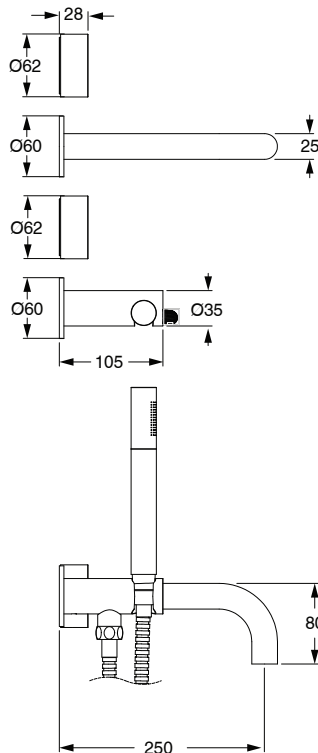

SUSSEX

Sussex Pure Progressive Bath Mixer Tap System 250mm with Handshower Right Hand and Linear Textured Handles PVD Matte Black (3 Star) 9511339

SPECIFICATIONS	
Recommended Use	Residential;Commercial
Colour Finish	Matte Black
Primary Material	DR Brass
Recommended Pressure Range	150 - 500 kPa as per AS3500
Max Continuous Working Temperature (deg C)	65
Min Continuous Working Temperature (deg C)	1
WARRANTY	
Residential Use (Years)	40
Commercial Use (Years)	10
<i>Please refer to Sussex Warranty page for full Terms and Conditions</i>	

Disclaimer: Products in this specification manual must by regulation be installed by licensed and registered trade people. The manufacturer/distributor reserves the right to vary specifications or delete models from their range without prior notification. Dimensions are nominal measurements only. Dimensions and set-outs listed are correct at time of publication however the manufacturer/distributor takes no responsibility for printing errors.