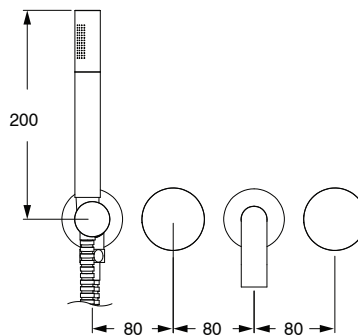

SUSSEX

Sussex Pure Progressive Bath Mixer Tap System 250mm with Handshower Right Hand and Linear Textured Handles PVD Matte Black (3 Star) 9511339

SPECIFICATIONS	
Recommended Use	Residential;Commercial
Colour Finish	Matte Black
Primary Material	DR Brass
Recommended Pressure Range	150 - 500 kPa as per AS3500
Max Continuous Working Temperature (deg C)	65
Min Continuous Working Temperature (deg C)	1
WARRANTY	
Residential Use (Years)	40
Commercial Use (Years)	10
<i>Please refer to Sussex Warranty page for full Terms and Conditions</i>	

Disclaimer: Products in this specification manual must by regulation be installed by licensed and registered trade people. The manufacturer/distributor reserves the right to vary specifications or delete models from their range without prior notification. Dimensions are nominal measurements only. Dimensions and set-outs listed are correct at time of publication however the manufacturer/distributor takes no responsibility for printing errors.