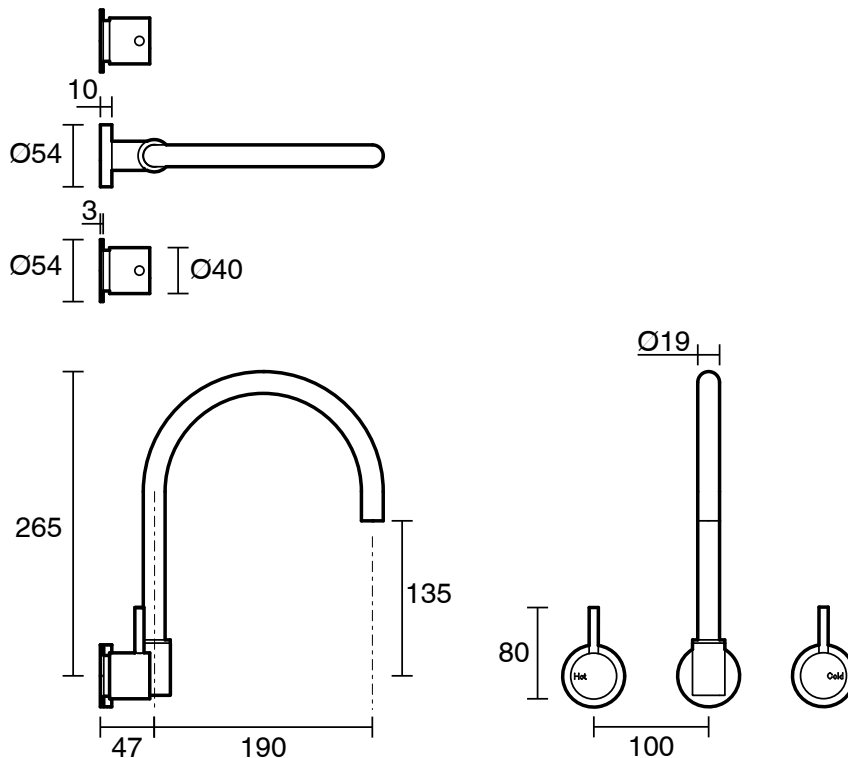

SUSSEX

Scala Wall Sink Set Curved PVD Brushed Gunmetal (3 Star) Lead Free

52699

SPECIFICATIONS	
Recommended Use	Residential;Commercial
Colour Finish	Brushed Gunmetal
Primary Material	Lead Free Brass
Recommended Pressure Range	150 - 500 kPa as per AS3500
Max Continuous Working Temperature (deg C)	65
Min Continuous Working Temperature (deg C)	1
WARRANTY	
Residential Use (Years)	40
Commercial Use (Years)	10
<i>Please refer to Sussex Warranty page for full Terms and Conditions</i>	

Disclaimer: Products in this specification manual must by regulation be installed by licensed and registered trade people. The manufacturer/distributor reserves the right to vary specifications or delete models from their range without prior notification. Dimensions are nominal measurements only. Dimensions and set-outs listed are correct at time of publication however the manufacturer/distributor takes no responsibility for printing errors.