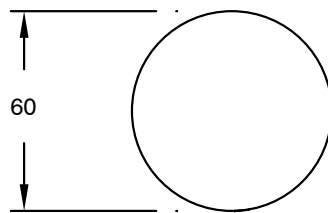

SUSSEX

Sussex Pure Wall Top Assembly with Cirque Textured Handles PVD Matte Black Lead Free

50908

SPECIFICATIONS

Recommended Use	Residential;Commercial
Colour Finish	Matte Black
Primary Material	Lead Free Brass
Recommended Pressure Range	150 - 500 kPa as per AS3500
Max Continuous Working Temperature (deg C)	65
Min Continuous Working Temperature (deg C)	1

WARRANTY

Residential Use (Years)	40
Commercial Use (Years)	10

Please refer to Sussex Warranty page for full Terms and Conditions

Dimensions are nominal measurements only.

CLEANING RECOMMENDATIONS:

We recommend the use of soapy water or approved cleaners. This product should not be cleaned with abrasive materials. Damage caused by any improper treatment is not covered by the product warranty. Refer to Warranty Conditions

Disclaimer: Products in this specification manual must by regulation be installed by licensed and registered trade people. The manufacturer/distributor reserves the right to vary specifications or delete models from their range without prior notification. Dimensions are nominal measurements only. Dimensions and set-outs listed are correct at time of publication however the manufacturer/distributor takes no responsibility for printing errors.

Published 07/05/2026

To see the complete Sussex range go to www.reece.com.au