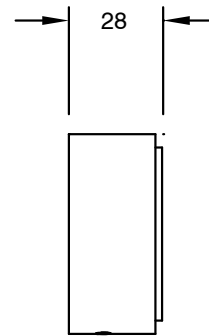

SUSSEX

Sussex Pure Wall Top Assembly with Cirque Textured Handles PVD Matte Black Lead Free

50908

SPECIFICATIONS

Recommended Use	Residential;Commercial
Colour Finish	Matte Black
Primary Material	Lead Free Brass
Recommended Pressure Range	150 - 500 kPa as per AS3500
Max Continuous Working Temperature (deg C)	65
Min Continuous Working Temperature (deg C)	1

WARRANTY

Residential Use (Years)	40
Commercial Use (Years)	10

Please refer to Sussex Warranty page for full Terms and Conditions

Dimensions are nominal measurements only.

CLEANING RECOMMENDATIONS:

We recommend the use of soapy water or approved cleaners. This product should not be cleaned with abrasive materials. Damage caused by any improper treatment is not covered by the product warranty. Refer to Warranty Conditions

Disclaimer: Products in this specification manual must by regulation be installed by licensed and registered trade people. The manufacturer/distributor reserves the right to vary specifications or delete models from their range without prior notification. Dimensions are nominal measurements only. Dimensions and set-outs listed are correct at time of publication however the manufacturer/distributor takes no responsibility for printing errors.

Published 07/05/2026

To see the complete Sussex range go to www.reece.com.au