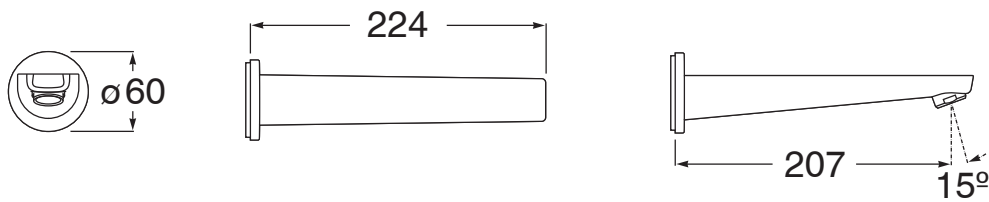

Roca Atlas Bath Outlet Chrome

9507991

SPECIFICATIONS

Recommended Use	Residential;Commercial
Colour Finish	Polished Chrome
Primary Material	Brass
Recommended Pressure Range	150 - 500 kPa as per AS3500
Max Continuous Working Temperature (deg C)	80
Min Continuous Working Temperature (deg C)	5

WARRANTY

Residential & Commercial Use (Years)	25
Spare Parts & Labour (Years)	1

Please refer to Roca Warranty page for full Terms and Conditions

Dimensions are nominal measurements only.

CLEANING RECOMMENDATIONS:

We recommend the use of soapy water or approved cleaners. This product should not be cleaned with abrasive materials. Damage caused by any improper treatment is not covered by the product warranty. Refer to Warranty Conditions

Disclaimer: Products in this specification manual must by regulation be installed by licensed and registered trade people. The manufacturer/distributor reserves the right to vary specifications or delete models from their range without prior notification. Dimensions are nominal measurements only. Dimensions and set-outs listed are correct at time of publication however the manufacturer/distributor takes no responsibility for printing errors.

Published 19/05/2026

To see the complete Roca range go to www.reece.com.au

WaterMark
AS/NZS 3718
WMKA25265