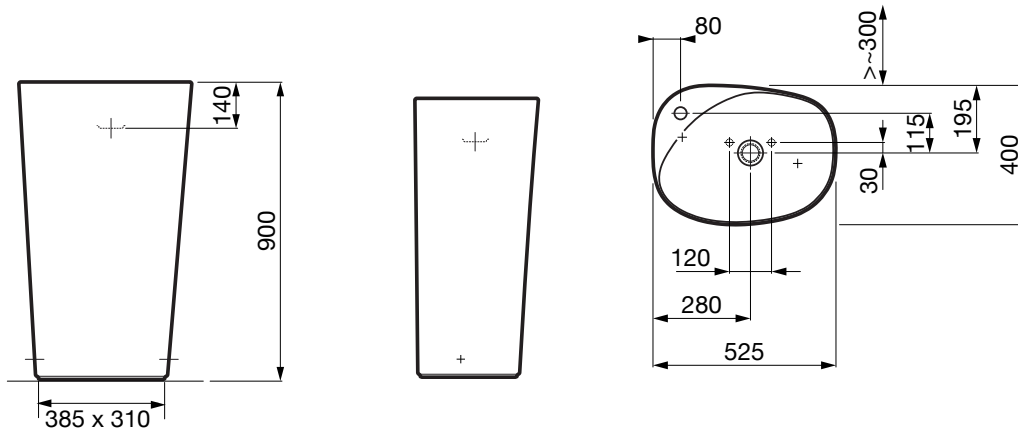

LAUFEN

LAUFEN Palomba Floorstanding Washbasin 1 Taphole White

9504465

SPECIFICATIONS

Recommended Use	Residential;Commercial
Primary Material	Fire Clay
Colour Finish	White
Bowl Capacity (L)	3.3
Weight (kg)	45
Taphole Configuration	One
Overflow Included	No
Plug & Waste Included	No

WARRANTY

Residential & Commercial Use (Years)	25
Spare Parts & Labour (Years)	1

Please refer to LAUFEN Warranty page for full Terms and Conditions

Dimensions are nominal measurements only.

CLEANING RECOMMENDATIONS:

We recommend the use of soapy water or approved cleaners. This product should not be cleaned with abrasive materials. Damage caused by any improper treatment is not covered by the product warranty. Refer to Warranty Conditions

Disclaimer: Products in this specification manual must by regulation be installed by licensed and registered trade people. The manufacturer/distributor reserves the right to vary specifications or delete models from their range without prior notification. Dimensions are nominal measurements only. Dimensions and set-outs listed are correct at time of publication however the manufacturer/distributor takes no responsibility for printing errors.

Published 24/04/2026

To see the complete LAUFEN range go to www.reece.com.au