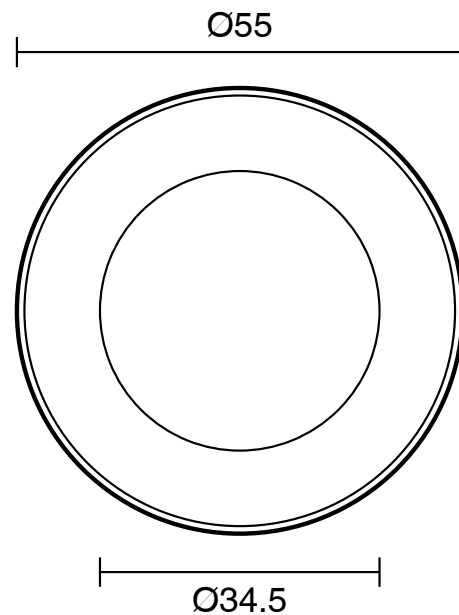

Roca Ona Robe Hook Matte White

15049

SPECIFICATIONS	
Recommended Use	Residential;Commercial
Colour Finish	Matte White
Primary Material	Brass
WARRANTY	
Residential & Commercial Use (Years)	25
Parts Replacement Only (Years)	1
<i>Please refer to Roca Warranty page for full Terms and Conditions</i>	