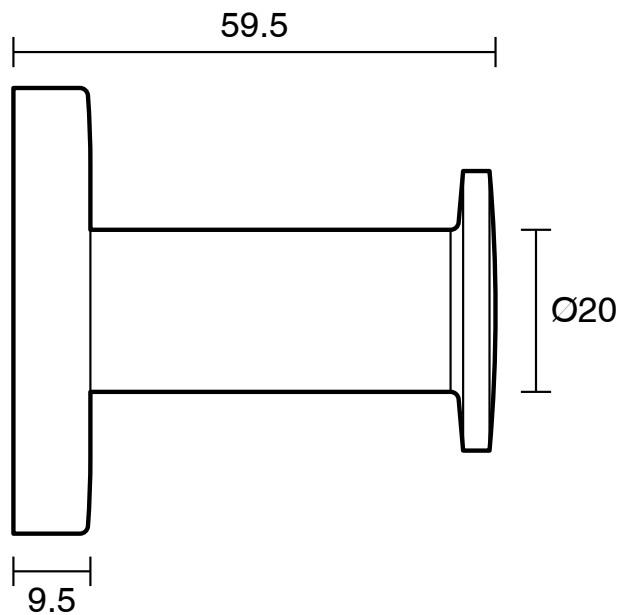

Roca Ona Robe Hook Matte White

15049

SPECIFICATIONS	
Recommended Use	Residential;Commercial
Colour Finish	Matte White
Primary Material	Brass
WARRANTY	
Residential & Commercial Use (Years)	25
Parts Replacement Only (Years)	1
<i>Please refer to Roca Warranty page for full Terms and Conditions</i>	