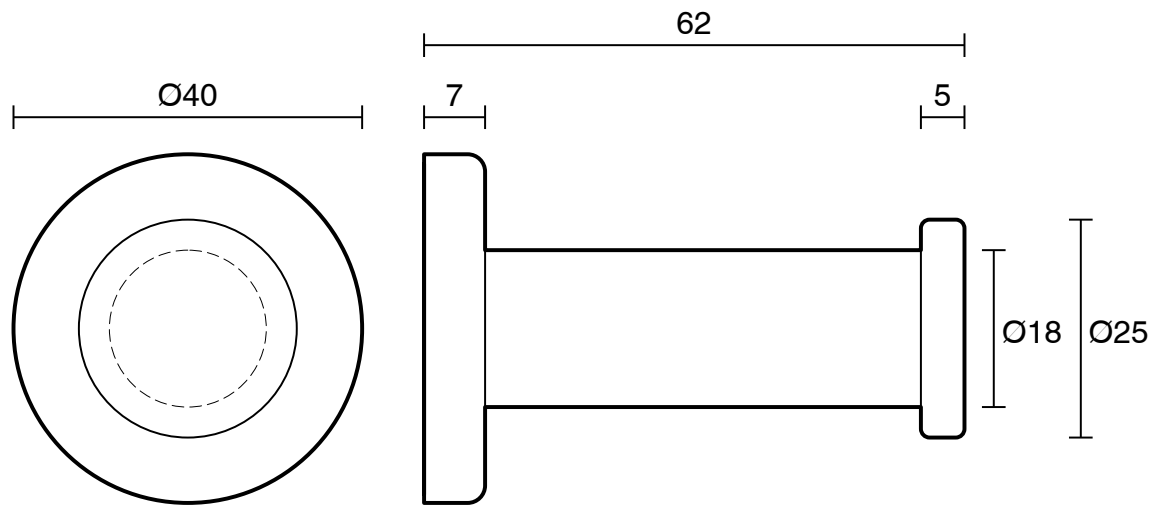

mizu

Mizu Drift Robe Hook Brushed Brass

9512443

SPECIFICATIONS	
Recommended Use	Residential;Commercial
Colour Finish	Brushed Brass
Primary Material	DR Brass
WARRANTY	
Residential & Commercial Use (Years)	25
Spare Parts & Labour (Years)	1
<i>Please refer to Mizu Warranty page for full Terms and Conditions</i>	