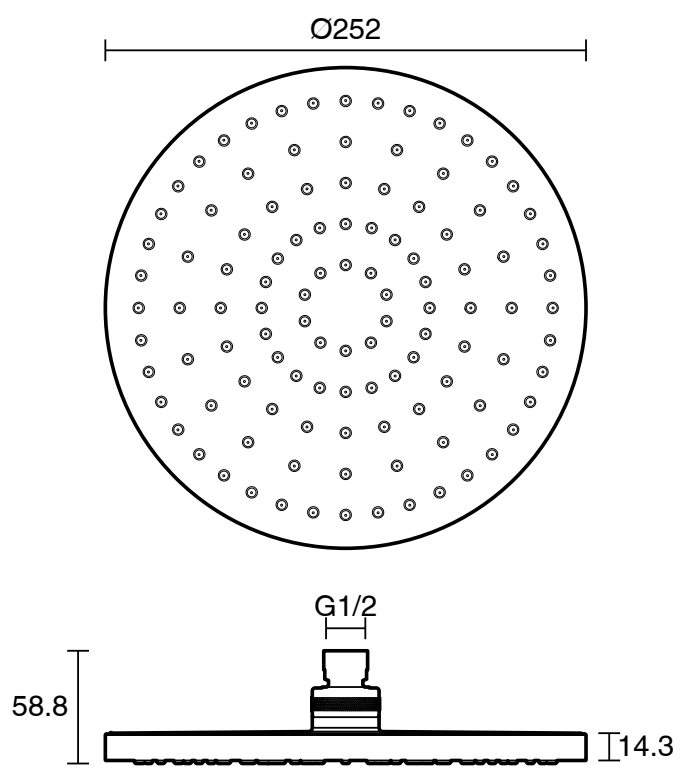

Roca Ona ABS Overhead Shower 250mm Chrome (3 Star)

14961

SPECIFICATIONS

Recommended Use	Residential;Commercial
Colour Finish	Polished Chrome
Primary Material	ABS
Recommended Pressure Range	150 - 500 kPa as per AS3500
Max Continuous Working Temperature (deg C)	60
Min Continuous Working Temperature (deg C)	5

WARRANTY

Residential & Commercial Use (Years)	25
Spare Parts & Labour (Years)	1

Please refer to Roca Warranty page for full Terms and Conditions

Dimensions are nominal measurements only.

CLEANING RECOMMENDATIONS:

We recommend the use of soapy water or approved cleaners. This product should not be cleaned with abrasive materials. Damage caused by any improper treatment is not covered by the product warranty. Refer to Warranty Conditions

Disclaimer: Products in this specification manual must by regulation be installed by licensed and registered trade people. The manufacturer/distributor reserves the right to vary specifications or delete models from their range without prior notification. Dimensions are nominal measurements only. Dimensions and set-outs listed are correct at time of publication however the manufacturer/distributor takes no responsibility for printing errors.

Published 21/05/2026

To see the complete Roca range go to www.reece.com.au