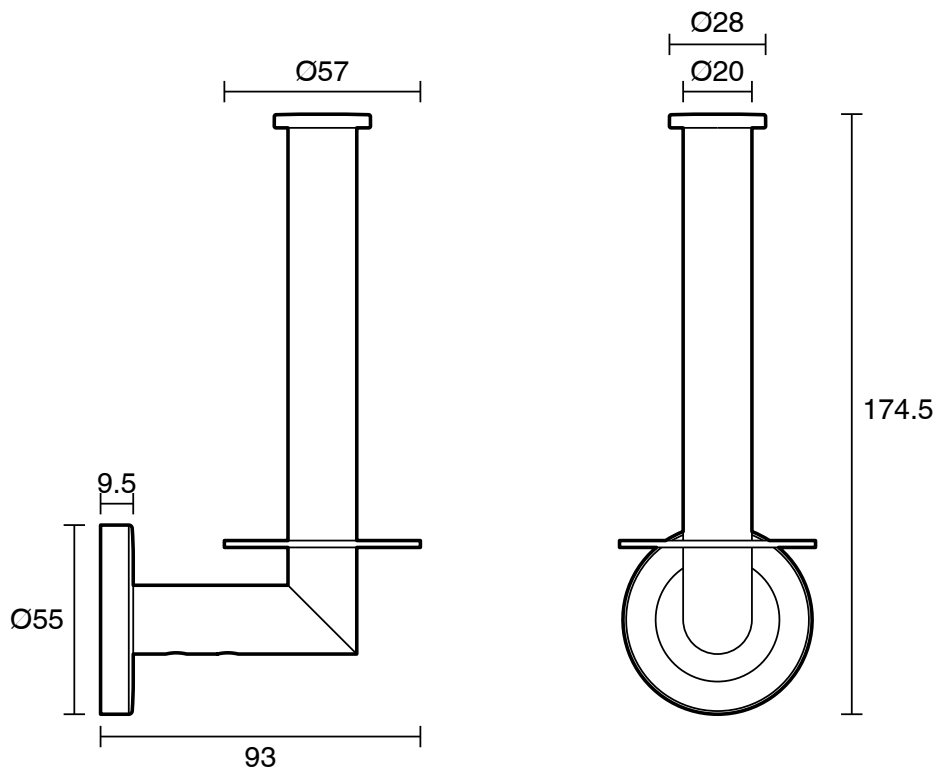

Roca Ona Spare Toilet Roll Holder Brushed Brass

15056

SPECIFICATIONS	
Recommended Use	Residential;Commercial
Colour Finish	Brushed Brass
Primary Material	Brass
WARRANTY	
Residential & Commercial Use (Years)	25
Parts Replacement Only (Years)	1
<i>Please refer to Roca Warranty page for full Terms and Conditions</i>	

Disclaimer: Products in this specification manual must by regulation be installed by licensed and registered trade people. The manufacturer/distributor reserves the right to vary specifications or delete models from their range without prior notification. Dimensions are nominal measurements only. Dimensions and set-outs listed are correct at time of publication however the manufacturer/distributor takes no responsibility for printing errors.